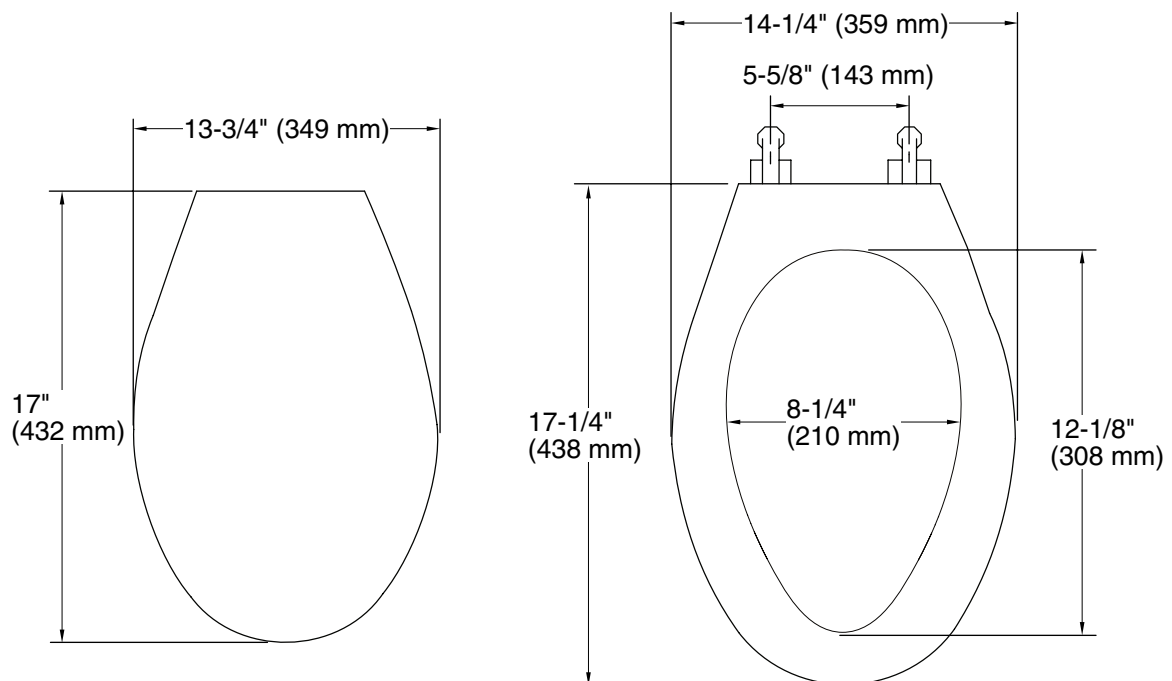

FEATURES

P70023

- Brass hinge construction provides durability and reliability
- High density molded wood construction
- Standard elongated form
- Complements the Stafford elongated toilet

SPECIFIED MODEL			
Model	Description	Finishes	
P70023-CP	Stafford Toilet Seat with Finished Brass Hinges, Polished Chrome	<input type="checkbox"/> 0 Stucco White	<input type="checkbox"/> 96 Linen
P70023-AD	Stafford Toilet Seat with Finished Brass Hinges, Nickel Silver	<input type="checkbox"/> 0 Stucco White	<input type="checkbox"/> 96 Linen
P70023-AG	Stafford Toilet Seat with Finished Brass Hinges, Brushed Nickel	<input type="checkbox"/> 0 Stucco White	<input type="checkbox"/> 96 Linen
P70023-PB	Stafford Toilet Seat with Finished Brass Hinges, Polished Brass	<input type="checkbox"/> 0 Stucco White	<input type="checkbox"/> 96 Linen