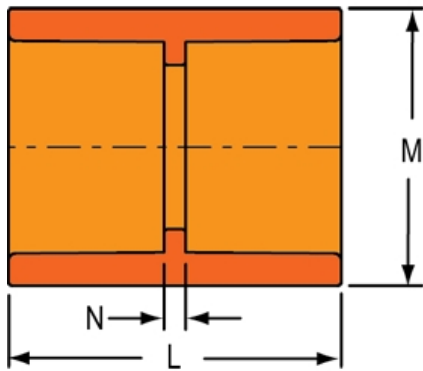

Part No: 4229-010

FlameGuard®

Coupling

Desc: 1 CPVC FLAMEGUARD COUP SOC

MSRP: 4.96

Part Code: 070

Weight(lbs): 0.077

Weight(kg): 0.035

Weight(gm): 35

Size: 1"

Color: ORANGE

Material: CPVC

Connection Socket x Socket
Type Coupling

L = 2- 3/16

M = 1- 5/8

N = 3/32

Injection Molded Dimension References:

G = (LAYING LENGTH) intersection of center lines to bottom of socket/thread; 90° elbows, tees, crosses; ± 1/32 inch.

H = Intersection of center lines to face of fitting; 90° elbows tees, crosses; ± 1/32 inch.

J = Intersection of center lines to bottom of socket/thread; 45° elbows; ± 1/32 inch

L = Overall length of fittings; ± 1/16 inch.

M = Outside diameter of socket/thread hub; ± 1/16 inch.

N = Socket bottom to socket bottom; couplings; ± 1/16 inch.