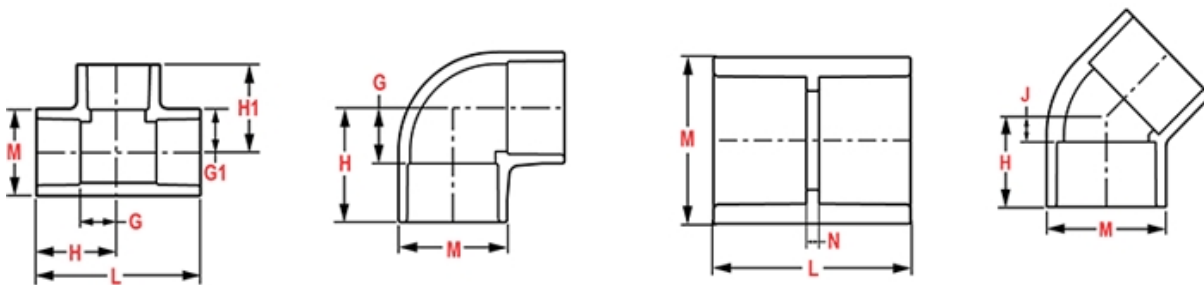

Injection Molded Dimension References:

G = (LAYING LENGTH) intersection of center lines to bottom of socket/thread; 90° elbows, tees, crosses; ± 1/32 inch.

H = Intersection of center lines to face of fitting; 90° elbows tees, crosses; ± 1/32 inch.

J = Intersection of center lines to bottom of socket/thread; 45° elbows; ± 1/32 inch

L = Overall length of fittings; ± 1/16 inch.

M = Outside diameter of socket/thread hub; ± 1/16 inch.

N = Socket bottom to socket bottom; couplings; ± 1/16 inch.

W = Height of cap; ± 1/16 inch

Typical Molded Dimension References

The information printed here is based on current information & product design at the time of publication and is subject to change without notification. Spears® ongoing commitment to product improvement may result in some variation. No representation, guarantees or warranties of any kind are as to its accuracy, suitability for particular application or results to be obtained therefrom. For verification of technical data or additional information, please contact Spears® Technical Service Department :: WEST COAST : (818) 364-1611 - EAST COAST : (717) 938-9006