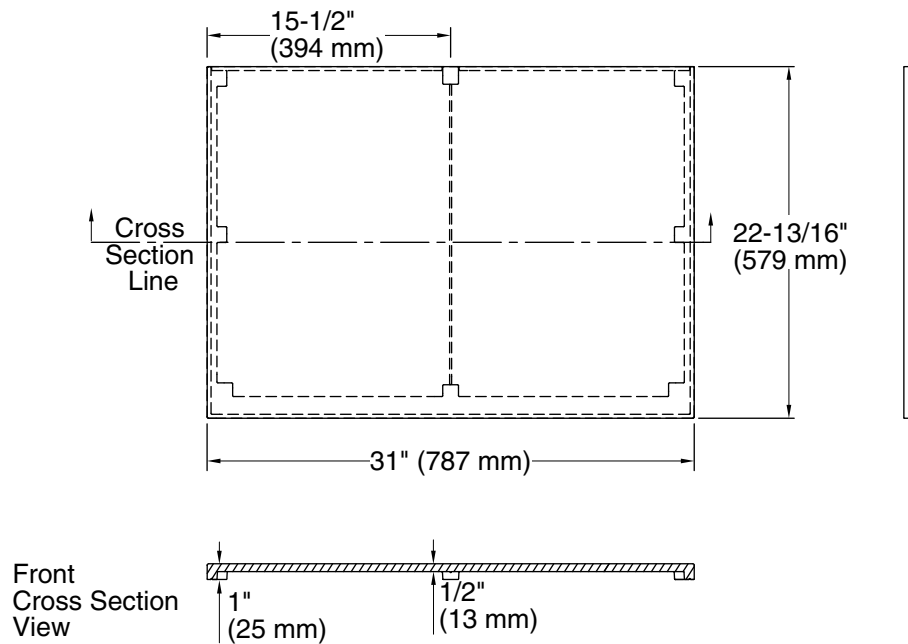

Solid/Expressions™

Bathroom Vanity Top
K-5437

Features

- Pairs with KOHLER drop-in and above-counter bathroom sinks
- Pilot holes for 4" (102 mm) centerset, 8" (203 mm) widespread, or single-hole faucet installation
- Coordinates with the industry-standard 30" (762 mm) KOHLER vanities
- Field trimmable for alcove and corner installations
- Optional side and backsplashes available (sold separately)

Material

- Solid surface

Installation

- Vanity top
- Accommodates single, 4" centerset, and 8" widespread faucet configurations

Codes/Standards

None Applicable

KOHLER® One-Year Limited Warranty

See website for detailed warranty information.

Available Colors/Finishes

Color tiles intended for reference only.

Color	Code	Description
-------	------	-------------

	S33	White Expressions
---	-----	-------------------

Technical Information

All product dimensions are nominal.

Installation: Vanity top/ITB

Notes

Install this product according to the installation instructions.

Observe all local plumbing and building codes.

This countertop is designed to be installed with a KOHLER or standard-size vanity.