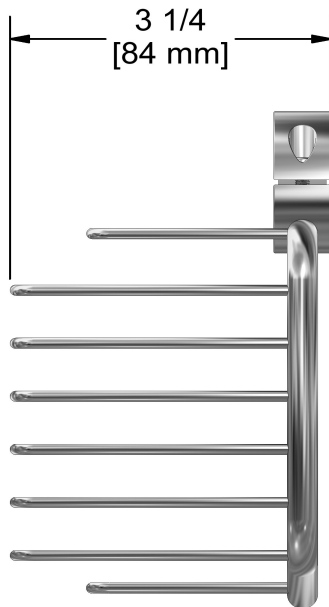

## Descriptions

- Fits on bars with one diameter of 21mm in 25mm (7/8 "for 1")
- Brass

## Available colors

- C : Chrome

Shower rail basket, Ø of 21mm in 25mm (7/8 "for 1")

275

Sizes, models and finishes may differ from those presented.