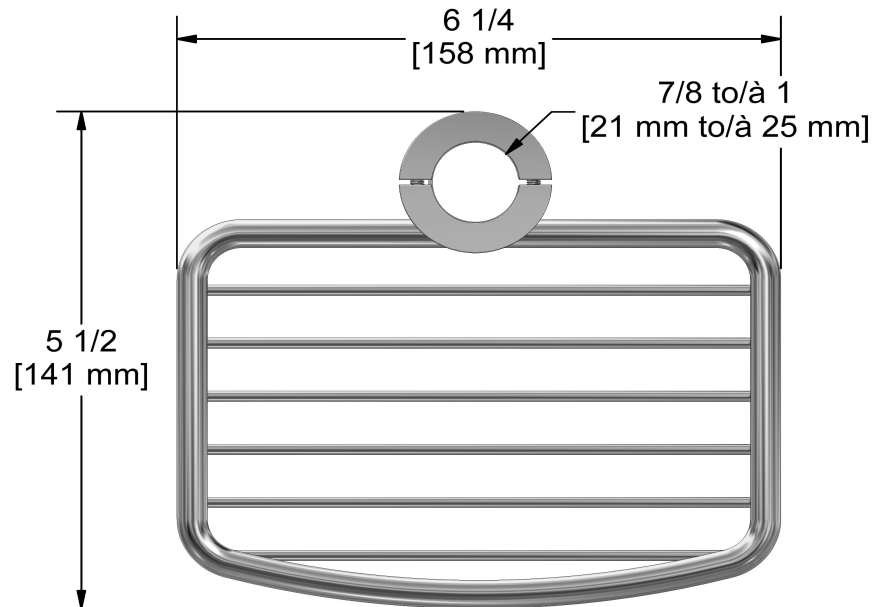

## Descriptions

- Fits on bars with one diameter of 21mm in 25mm (7/8 "for 1")
- Brass

## Available colors

- C : Chrome

Shower rail basket, Ø of 21mm in 25mm (7/8 "for 1")

275

Sizes, models and finishes may differ from those presented.