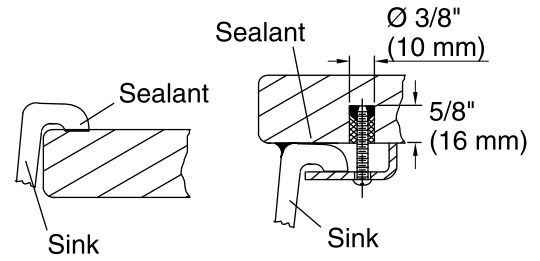

Top-Mount Installation

Under-Mount Installation