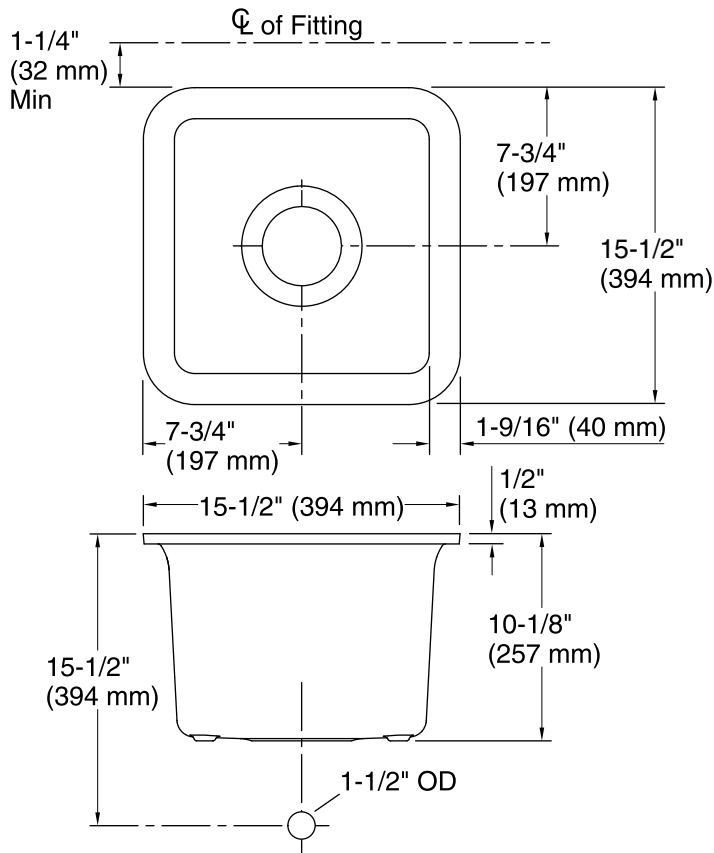

Top-Mount Installation

Under-Mount Installation