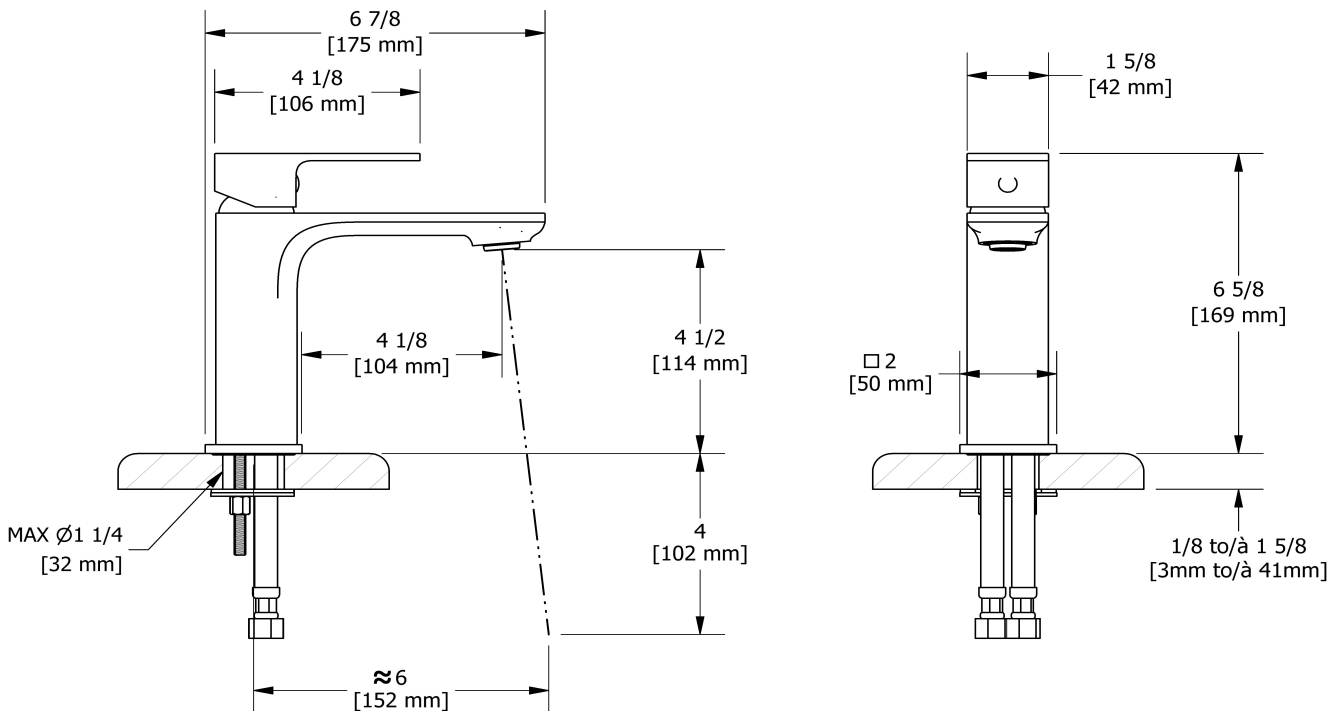

Certifications

- CSA B125.1
- NSF/ANSI standard 61 and 372
- ASME A112.18.1
- CMR248 Approval
- ADA

Sizes, models and finishes may differ from those presented.

Warranty

This **Riobel Inc.** product you have purchased carries a Limited Lifetime Warranty on the chrome, PVD finish, blacks and all working parts and is guaranteed from the initial purchase date against all manufacturing defects. All other finishes, including plastic components, are guaranteed for one year. All electric and/or electronic parts are covered by a 5-year limited warranty.

Customer Service

Ontario, West Canada : 888-287-5354 Quebec, Maritimes, United States : 866-473-8442