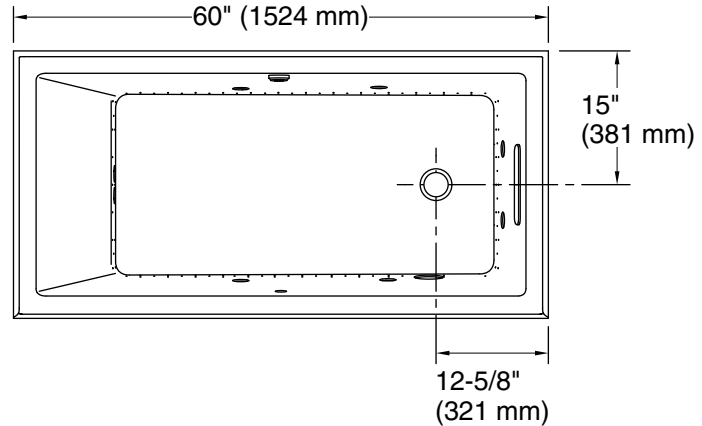

**Integral Flange Detail**

Blower Motor Access  
30" (762 mm) W x 15" (381 mm) H Min

### Technical Information

All product dimensions are nominal.

Installation:	Three-wall alcove
Drain location:	Right
Basin area, bottom:	42-7/16" x 20" (1078 mm x 508 mm)
Basin area, top:	54-5/16" x 24-1/4" (1380 mm x 616 mm)
Weight:	152 lbs (68.9 kg)
Minimum floor load:	53.9 lbs/ft <sup>2</sup> (263.2 kg/m <sup>2</sup> )
Water depth:	15-1/8" (384 mm)
Water capacity:	59.8 gal (226.4 L)
Electrical component rating:	Blower: 120 V, 10 A, 60 Hz Air bath: 120 V, 5 A, 60 Hz