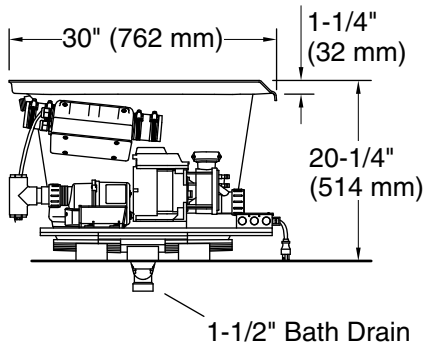

**Integral Flange Detail**

Blower Motor Access  
30" (762 mm) W x 15" (381 mm) H Min

### Technical Information

All product dimensions are nominal.

Installation:	Three-wall alcove
Drain location:	Right
Basin area, bottom:	42-7/16" x 20" (1078 mm x 508 mm)
Basin area, top:	54-5/16" x 24-1/4" (1380 mm x 616 mm)
Weight:	152 lbs (68.9 kg)
Minimum floor load:	53.9 lbs/ft <sup>2</sup> (263.2 kg/m <sup>2</sup> )
Water depth:	15-1/8" (384 mm)
Water capacity:	59.8 gal (226.4 L)
Electrical component rating:	Blower: 120 V, 10 A, 60 Hz Air bath: 120 V, 5 A, 60 Hz