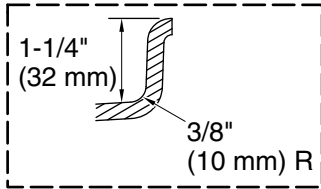

**Integral Flange Detail**

Blower Motor Access  
30" (762 mm) W x 15" (381 mm) H Min