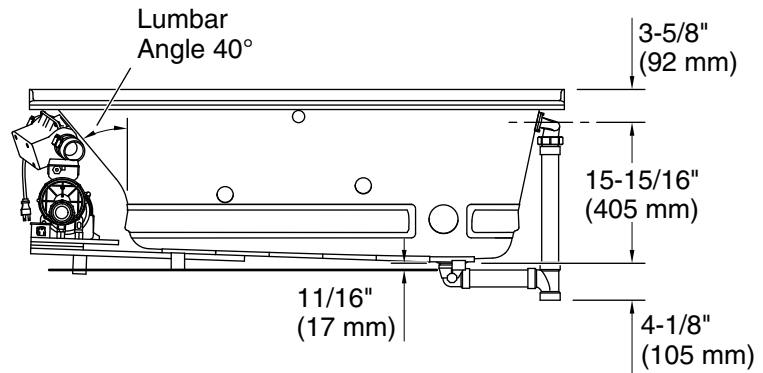

**Integral Flange Detail**

Blower Motor Access  
30" (762 mm) W x 15" (381 mm) H Min