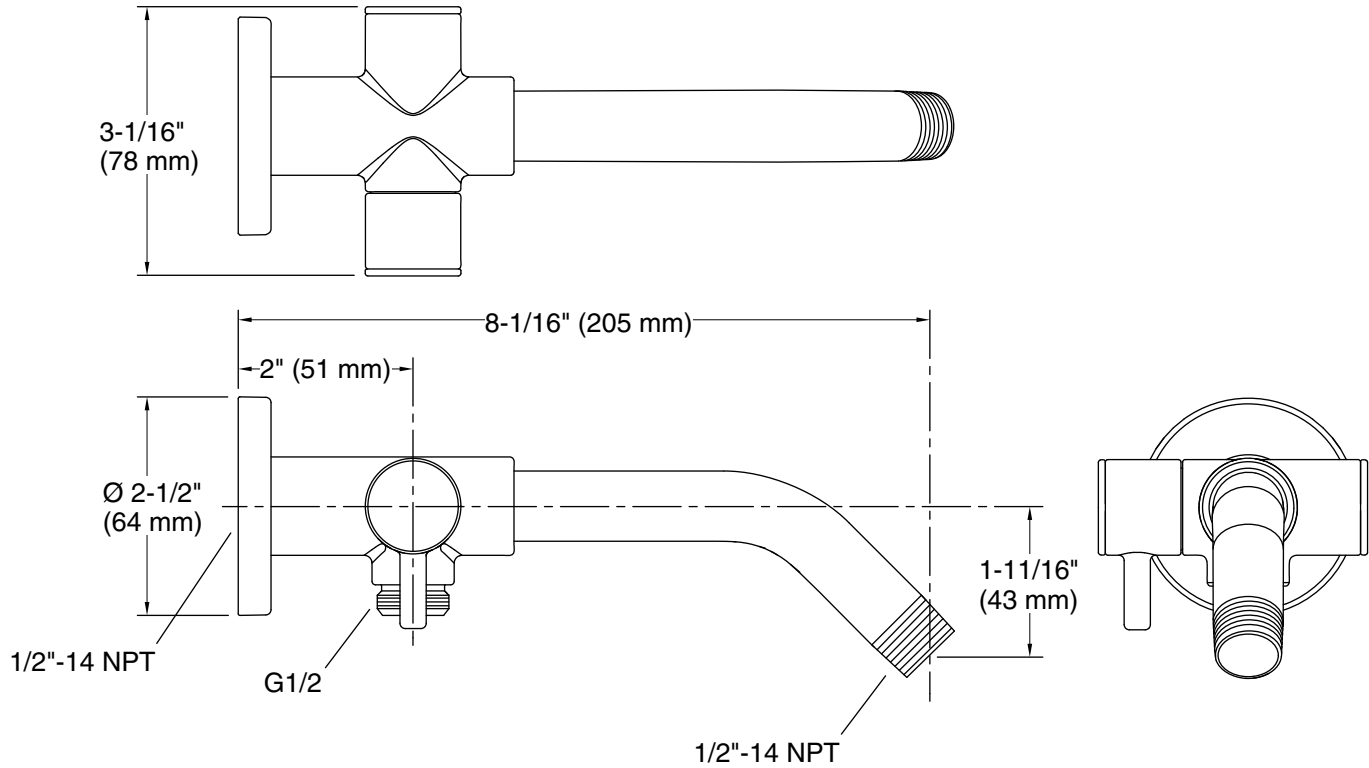

Technical Information

All product dimensions are nominal.
Drain included: No

Notes

Install this product according to the installation guide.