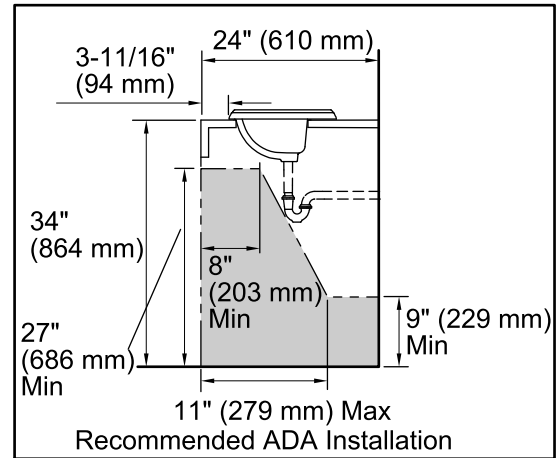

**Memoirs® Stately**  
Drop-in Bathroom Sink  
**K-2337-8**

**Features**

- Vitreous china.
- Drop-in.
- Rectangular basin.
- With overflow.
- 8-inch centers.
- Coordinates with other products in the Memoirs collection.
- 22-3/4" (578 mm) x 18" (457 mm)

### Technical Information

All product dimensions are nominal.

Bowl configuration:	Single
Installation:	Drop-in
Bowl area (Only):	Length: 17" (432 mm) Width: 10" (254 mm) Water depth: 5" (127 mm)
Number of deck holes:	3
Faucet hole(s):	1-3/8" (35 mm)
Drain hole:	1-3/4" (44 mm)
Template:	1003676, required, included