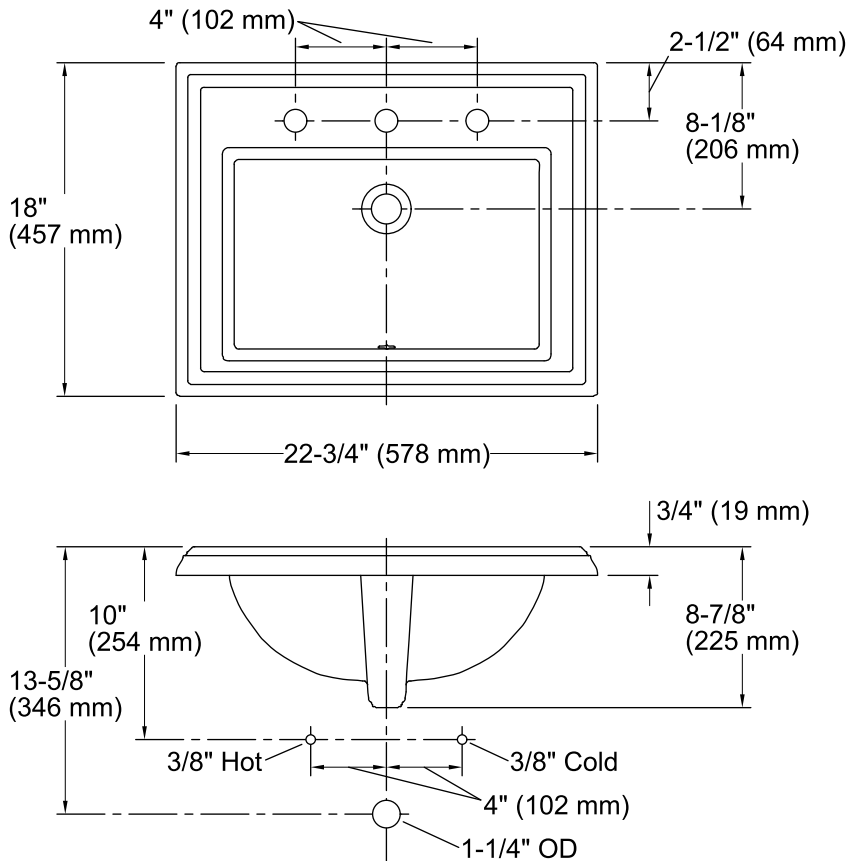

**Memoirs® Stately**  
Drop-in Bathroom Sink  
**K-2337-8**

**Features**

- Vitreous china.
- Drop-in.
- Rectangular basin.
- With overflow.
- 8-inch centers.
- Coordinates with other products in the Memoirs collection.
- 22-3/4" (578 mm) x 18" (457 mm)

### Technical Information

All product dimensions are nominal.

Bowl configuration:	Single
Installation:	Drop-in
Bowl area (Only):	Length: 17" (432 mm) Width: 10" (254 mm) Water depth: 5" (127 mm)
Number of deck holes:	3
Faucet hole(s):	1-3/8" (35 mm)
Drain hole:	1-3/4" (44 mm)
Template:	1003676, required, included