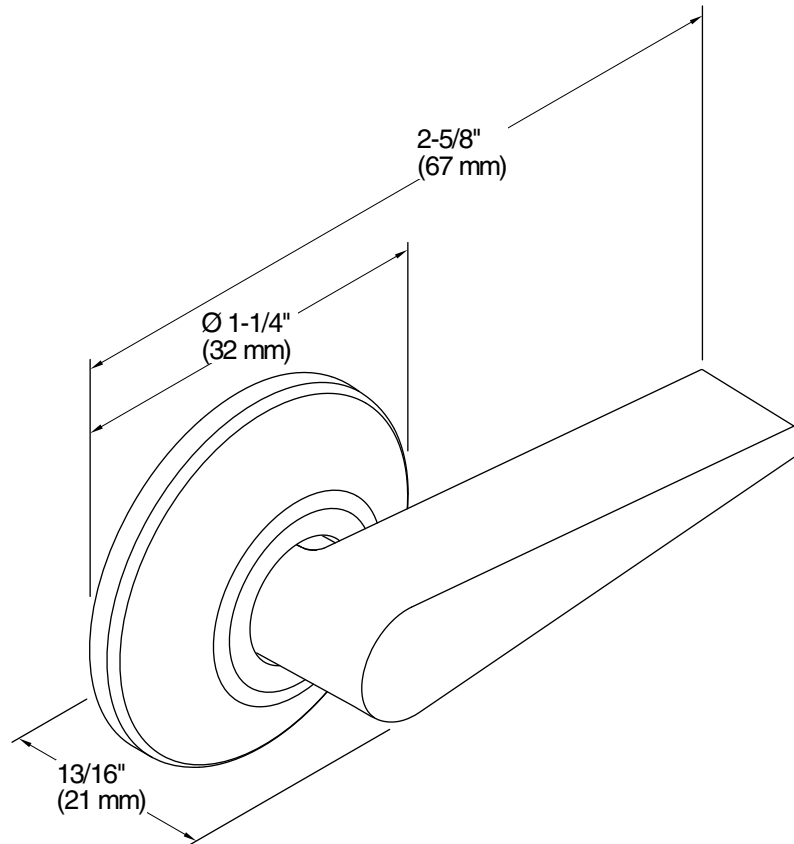

Technical Information

All product dimensions are nominal.

Material: Zinc, Stainless Steel