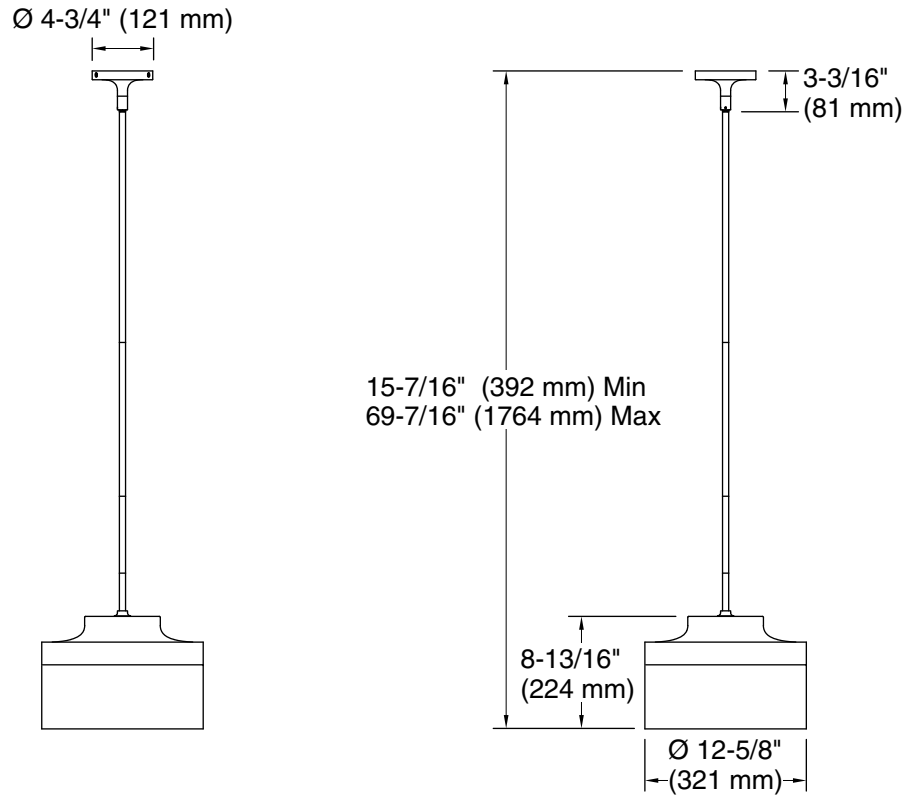

Required Electrical Service

60 Hz

Technical Information

All product dimensions are nominal.

Material:	Steel, Aluminum, Glass
Number of Lights:	2
Lighting Type:	Socket-based
Socket Type:	E-26 Medium
Number of Shades:	1
Shade Type:	Glass - clear
Hanging Type:	Downrod
Downrod Detail:	1 x 3" (76 mm), 1 x 6" (152 mm), 1 x 12" (305 mm), 2 x 18" (457 mm)
Height:	15-7/16" (392 mm) - 69-7/16" (1763 mm)