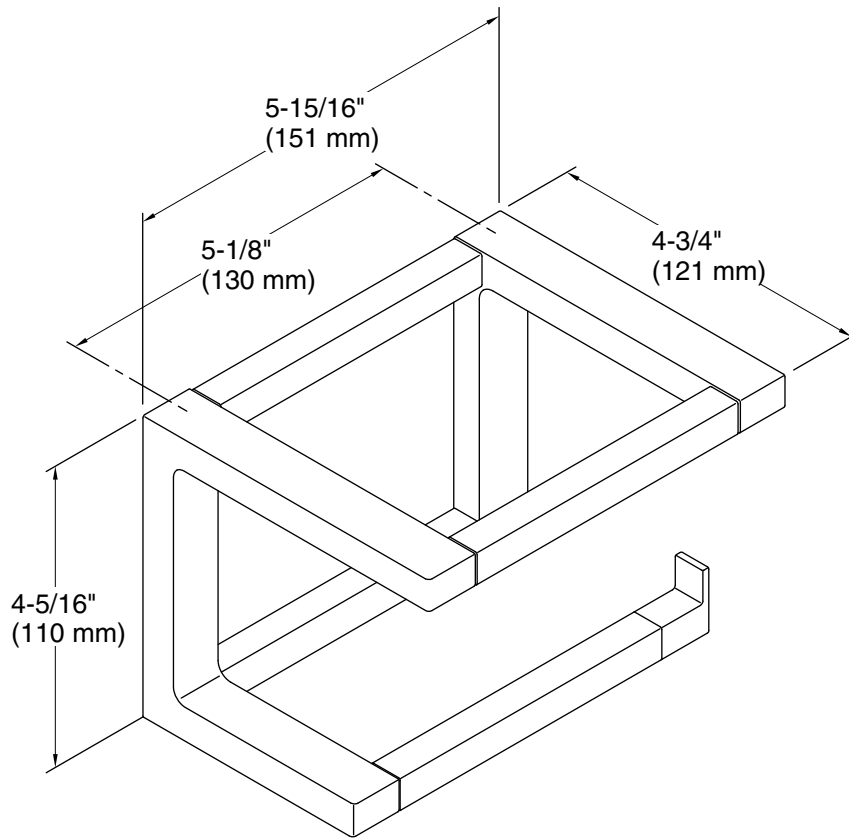

Technical Information

All product dimensions are nominal.

Material: Zinc, Brass

Notes

Install this product according to the installation instructions.

CAUTION: Risk of personal injury. Do not install these products in any area where they are likely to be used inadvertently as a grab bar or support bar. These products are not designed or intended for use as a grab bar or support bar.