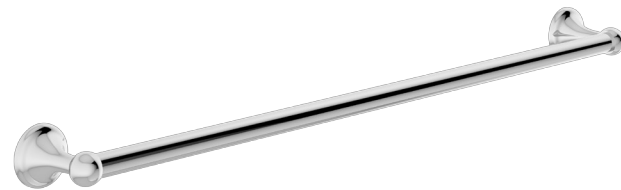

Towel Ring  
663TR  
663TR-STN

Toilet Paper Holder  
663TP  
663TP-STN

Robe Hook  
663RH  
663RH-STN

Towel Bar  
(18") 663TB-18  
(18") 663TB-18-STN  
(24") 663TB-24  
(24") 663TB-24-STN

Curved Shower Rod  
(5') 353SR-5  
(6') 353SR-6

The transitional design of the Unity Collection showcases quality in its most graceful form. From the bath to the kitchen, the curves of the handles and spouts add a cohesive look with functional elegance.

Available in these finishes:

Polished Chrome    Satin Nickel Radiance® PVD (STN)    Available for Kitchen Faucet  
Stainless Steel Radiance® PVD (STS)