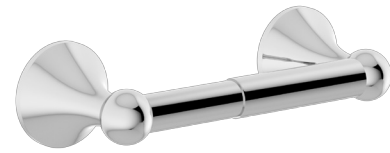

Towel Ring  
663TR  
663TR-STN

Toilet Paper Holder  
663TP  
663TP-STN

Robe Hook  
663RH  
663RH-STN

Towel Bar  
(18") 663TB-18  
(18") 663TB-18-STN  
(24") 663TB-24  
(24") 663TB-24-STN

Curved Shower Rod  
(5') 353SR-5  
(6') 353SR-6

The transitional design of the Unity Collection showcases quality in its most graceful form. From the bath to the kitchen, the curves of the handles and spouts add a cohesive look with functional elegance.

Available in these finishes:

Polished Chrome    Satin Nickel Radiance® PVD (STN)    Available for Kitchen Faucet  
Stainless Steel Radiance® PVD (STS)