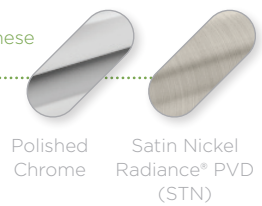

Towel Ring  
663TR  
663TR-STN

Toilet Paper Holder  
663TP  
663TP-STN

Robe Hook  
663RH  
663RH-STN

Towel Bar  
(18") 663TB-18  
(18") 663TB-18-STN  
(24") 663TB-24  
(24") 663TB-24-STN

Curved Shower Rod  
(5') 353SR-5  
(6') 353SR-6

The transitional design of the Unity Collection showcases quality in its most graceful form. From the bath to the kitchen, the curves of the handles and spouts add a cohesive look with functional elegance.

Available in these finishes:

Polished Chrome    Satin Nickel Radiance® PVD (STN)    Available for Kitchen Faucet  
Stainless Steel Radiance® PVD (STS)