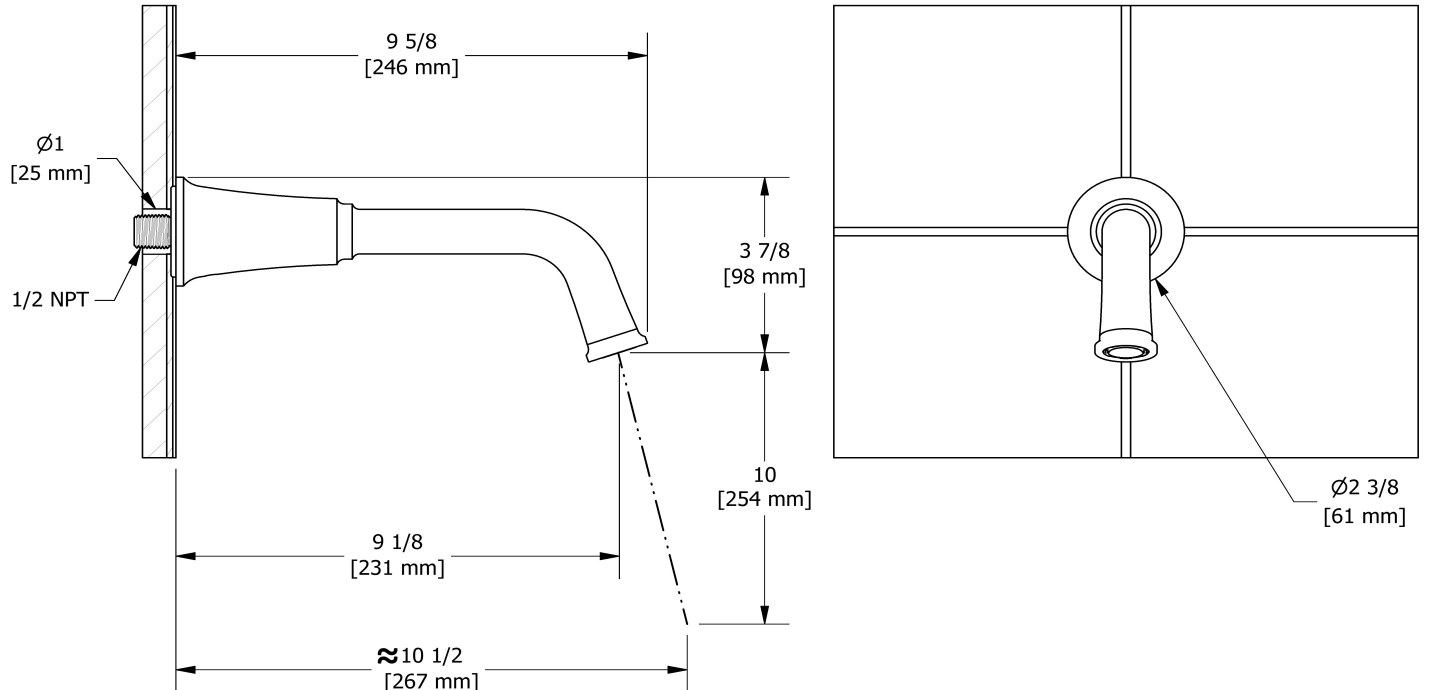

Certifications

- CSA B125.1
- ASME A112.18.1

cUPC®