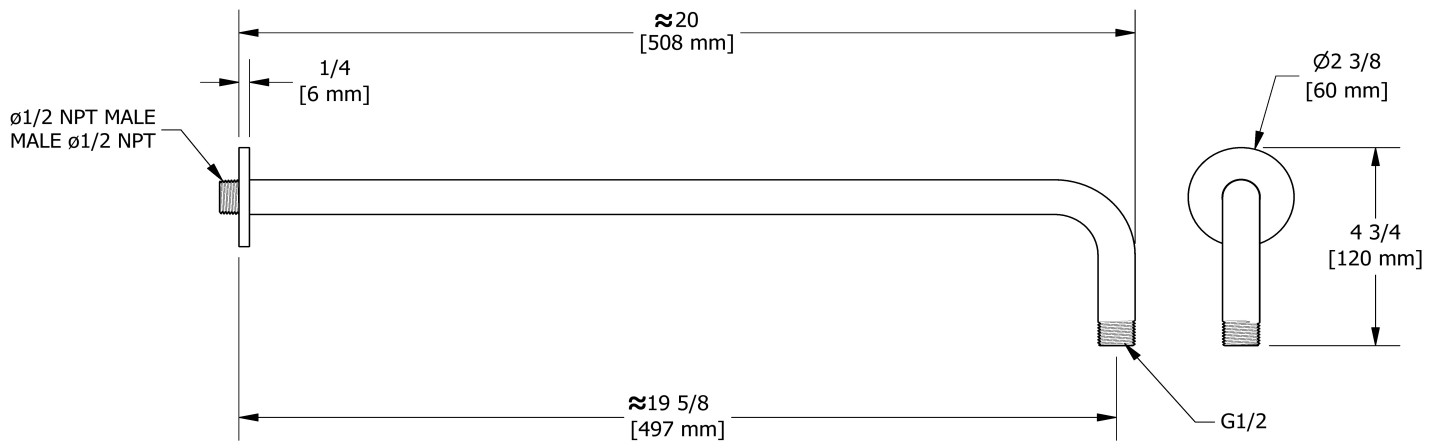

50 cm (20") shower arm

513

## Specifications

### Descriptions

- 1/2" inlet male NPT
- Round flange

### Available colors

- C : Chrome
- BN : Brushed Nickel (PVD)
- PN : Polished Nickel (PVD)

Sizes, models and finishes may differ from those presented.