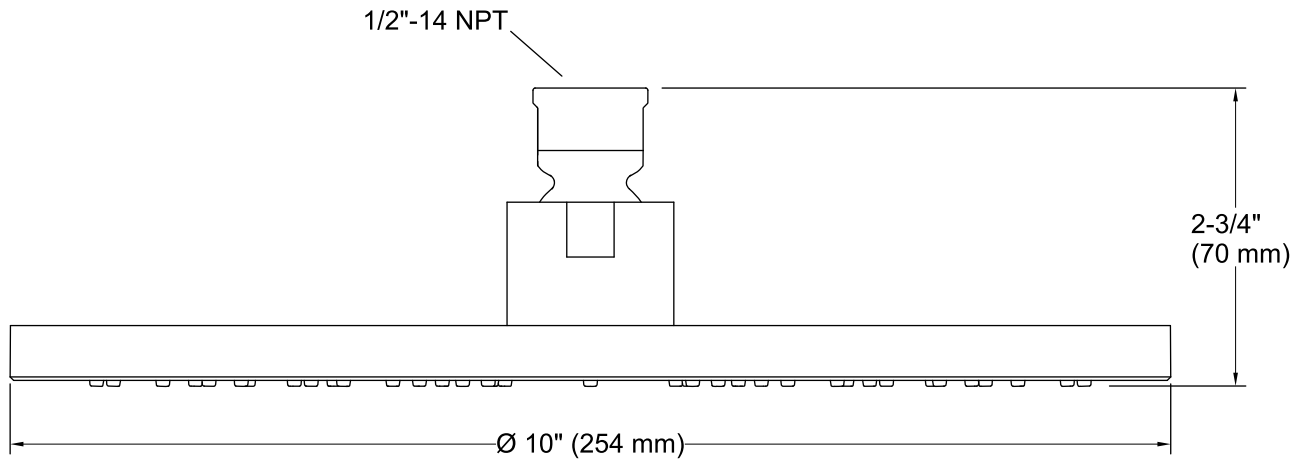

Technical Information

All product dimensions are nominal.

Notes

Install this product according to the installation instructions.