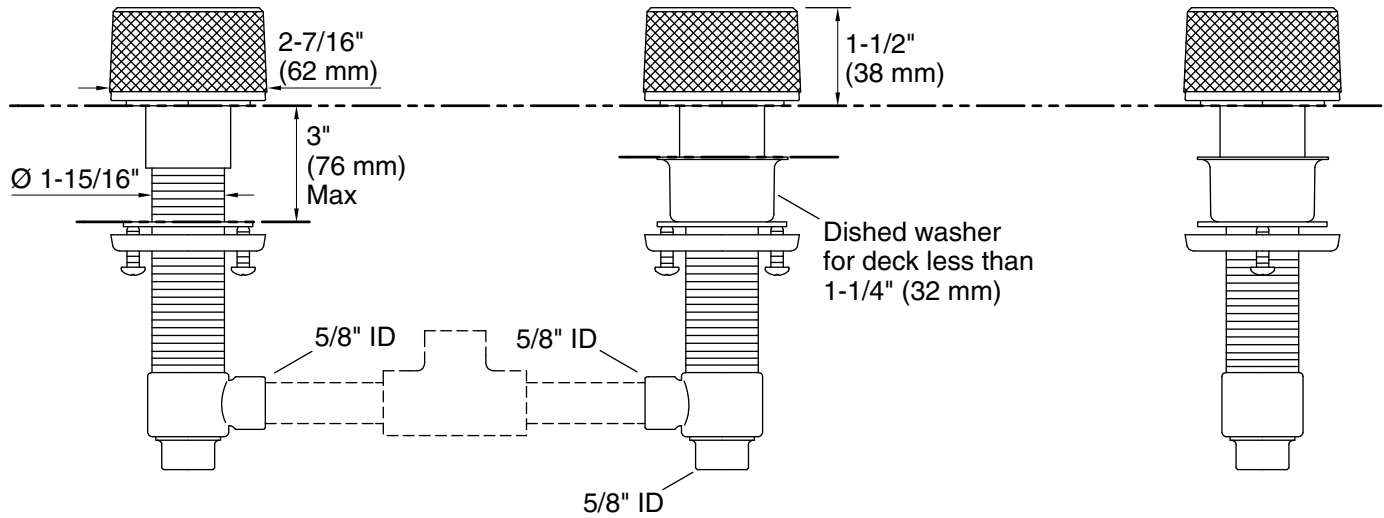

Material

- Premium metal construction for durability and reliability
- KOHLER finishes resist corrosion and tarnishing

Installation

- Deck-mount
- Valves included

Required Products/Accessories

K-77985 deck-mount bath spout with Tube design

or

K-77986 deck-mount bath spout with Ribbon design

or

K-77987 deck-mount bath spout with Row design

Recommended Products/Accessories

K-23723 Faucet cleaner

Codes/Standards

ASME A112.18.1/CSA B125.1

Technical Information

All product dimensions are nominal.

Drain included: No

Notes

Install this product according to the installation instructions.