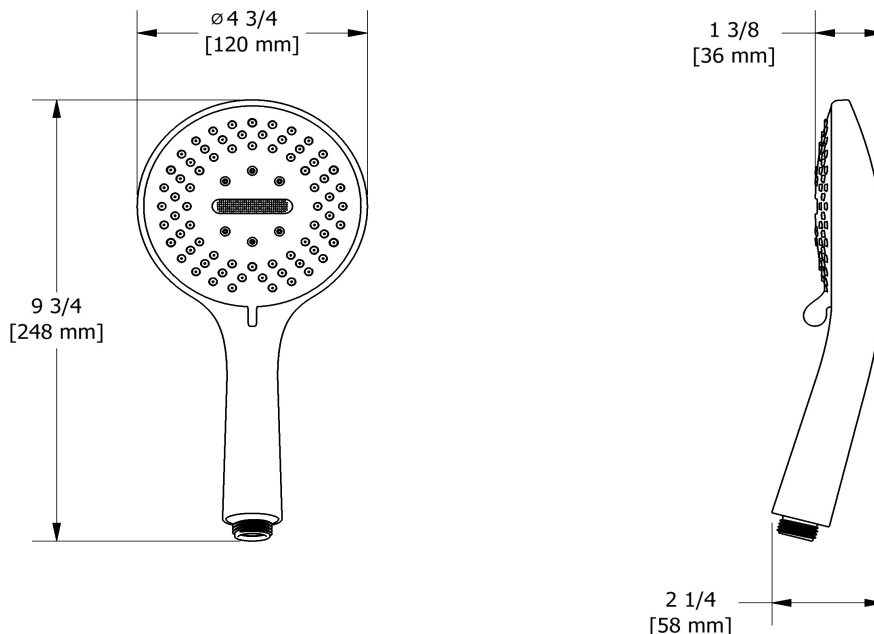

Specifications

Descriptions

- 5 positions
- 3 jets: luxurious, invigorating, massage and mix
- Scale-free

Available flows

- 6.7 L/min, 1.8 gpm (US) 60psi
- 6.7 L/min, 1.8 gpm (US) 60psi (**4375BG**) *
- 5.7 L/min, 1.5 gpm (US) 60psi (**4375-15**) *

EPA certification applicable to the indicated model only

Certifications

- CSA B125.1
- ASME A112.18.1

3-jet hand shower
4375

Sizes, models and finishes may differ from those presented.

Warranty

This Riobel Inc. product you have purchased carries a Limited Lifetime Warranty on the chrome, PVD finish, blacks and all working parts and is guaranteed from the initial purchase date against all manufacturing defects. All other finishes, including plastic components, are guaranteed for one year. All electric and/or electronic parts are covered by a 5-year limited warranty. The warranty offered on our products will be honored only if the installation is performed by a certified master plumber.