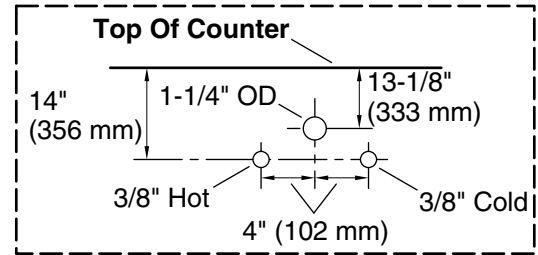

Southerk™

48" bathroom vanity set

K-33546-ASB

Features

- Four full-extension 12¾" (325 mm) drawers with soft-close side-mount slides.
- Three-way adjustable soft-close door hinges with 100° opening capability for easy cabinet access.
- 18" (457 mm) cabinet interior provides ample storage space.
- Finish-matched cabinet interior offers generous clearance for plumbing.
- Quartz vanity top adds beauty and long-lasting durability.
- Customize your storage with optional accessories such as floor liners, drawer organizers, and perfectly sized containers (sold separately).
- Coordinates with K-33550 upgraded hardware finishes, K-25817 quartz backsplash, and K-25819 quartz side splash (sold separately).

Optional Products/Accessories

- K-25819 4" x 18" quartz side splash

Codes/Standards

ASME A112.19.2/CSA B45.1
EPA TSCA Title VI
CARB P2

KOHLER® One-Year Limited Warranty

See website for detailed warranty information.

Waste Pipe Location Information

Technical Information

All product dimensions are nominal.

Notes

Install this product according to the installation instructions.