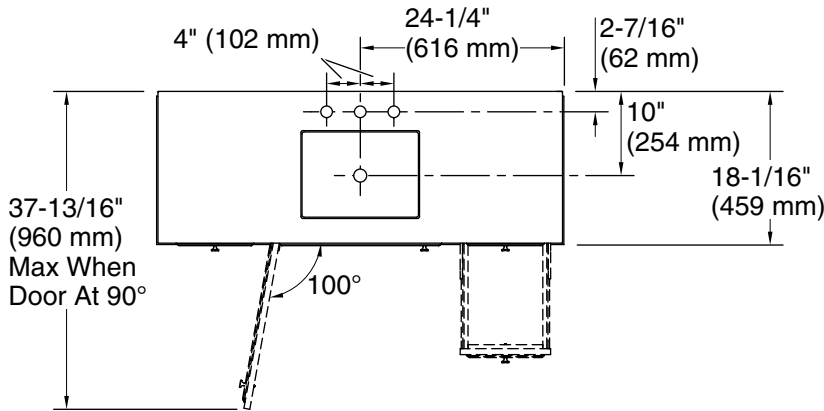

Southerk™

48" bathroom vanity set

K-33546-ASB

Features

- Four full-extension 12¾" (325 mm) drawers with soft-close side-mount slides.
- Three-way adjustable soft-close door hinges with 100° opening capability for easy cabinet access.
- 18" (457 mm) cabinet interior provides ample storage space.
- Finish-matched cabinet interior offers generous clearance for plumbing.
- Quartz vanity top adds beauty and long-lasting durability.
- Customize your storage with optional accessories such as floor liners, drawer organizers, and perfectly sized containers (sold separately).
- Coordinates with K-33550 upgraded hardware finishes, K-25817 quartz backsplash, and K-25819 quartz side splash (sold separately).

Waste Pipe Location Information

Technical Information

All product dimensions are nominal.

Notes

Install this product according to the installation instructions.