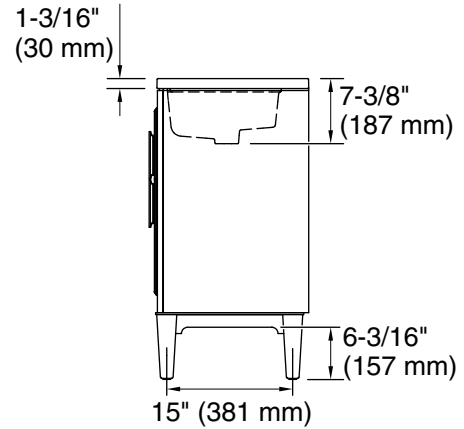

Southerk™

48" bathroom vanity set

K-33546-ASB

Features

- Four full-extension 12¾" (325 mm) drawers with soft-close side-mount slides.
- Three-way adjustable soft-close door hinges with 100° opening capability for easy cabinet access.
- 18" (457 mm) cabinet interior provides ample storage space.
- Finish-matched cabinet interior offers generous clearance for plumbing.
- Quartz vanity top adds beauty and long-lasting durability.
- Customize your storage with optional accessories such as floor liners, drawer organizers, and perfectly sized containers (sold separately).
- Coordinates with K-33550 upgraded hardware finishes, K-25817 quartz backsplash, and K-25819 quartz side splash (sold separately).

Optional Products/Accessories

- K-25819 4" x 18" quartz side splash

Codes/Standards

ASME A112.19.2/CSA B45.1
EPA TSCA Title VI
CARB P2

KOHLER® One-Year Limited Warranty

See website for detailed warranty information.

Waste Pipe Location Information

Technical Information

All product dimensions are nominal.

Notes

Install this product according to the installation instructions.