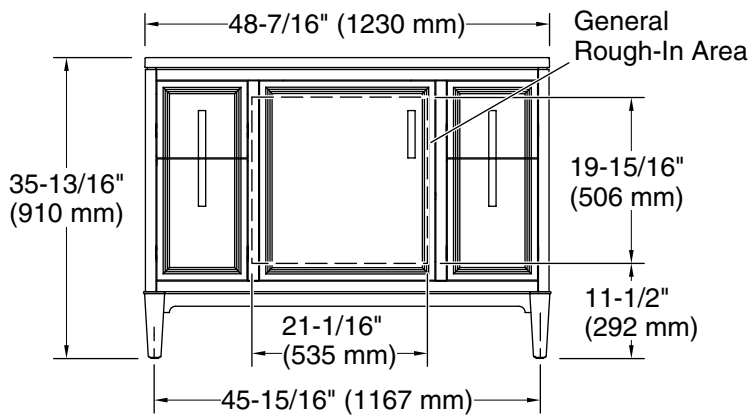

Southerk™

48" bathroom vanity set

K-33546-ASB

Features

- Four full-extension 12¾" (325 mm) drawers with soft-close side-mount slides.
- Three-way adjustable soft-close door hinges with 100° opening capability for easy cabinet access.
- 18" (457 mm) cabinet interior provides ample storage space.
- Finish-matched cabinet interior offers generous clearance for plumbing.
- Quartz vanity top adds beauty and long-lasting durability.
- Customize your storage with optional accessories such as floor liners, drawer organizers, and perfectly sized containers (sold separately).
- Coordinates with K-33550 upgraded hardware finishes, K-25817 quartz backsplash, and K-25819 quartz side splash (sold separately).

Waste Pipe Location Information

Technical Information

All product dimensions are nominal.

Notes

Install this product according to the installation instructions.