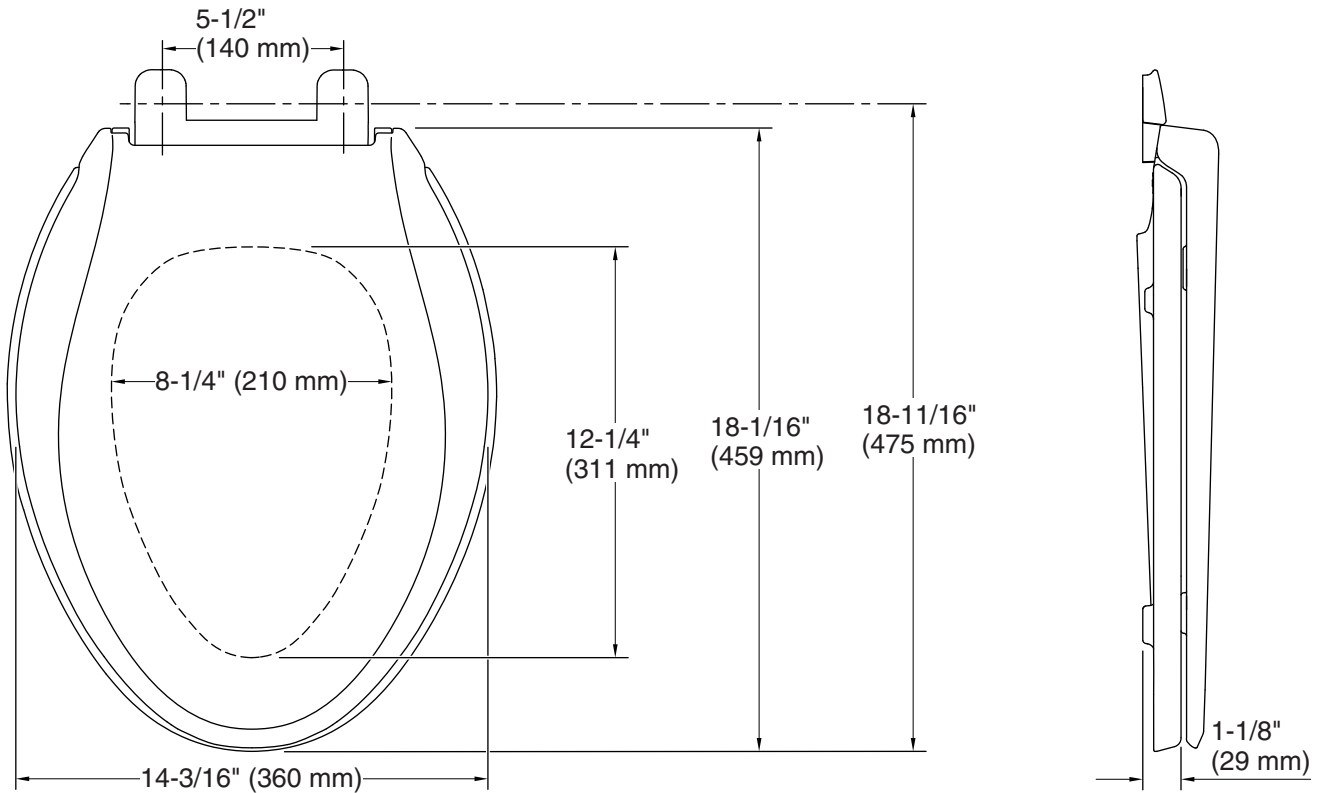

## Technical Information

All product dimensions are nominal.

Seat shape type: Elongated  
Seat front type: Closed-front  
Seat-mounting holes: 5-1/2" (140 mm)