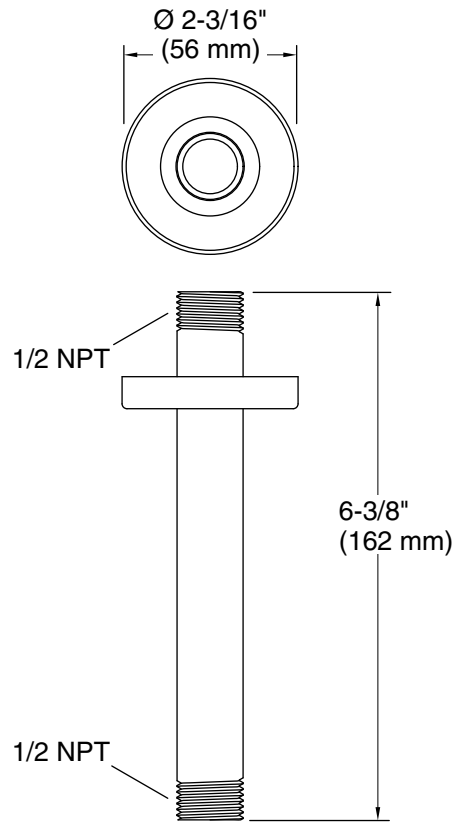

Features

- For use with single-function rainheads
- 6" (152 mm) shower arm

Material

- Brass construction ensures durability and reliability
- KOHLER finishes resist corrosion and tarnishing

Installation

- 1/2 -14 NPT connection
- Ceiling-mount

Technical Information

All product dimensions are nominal.