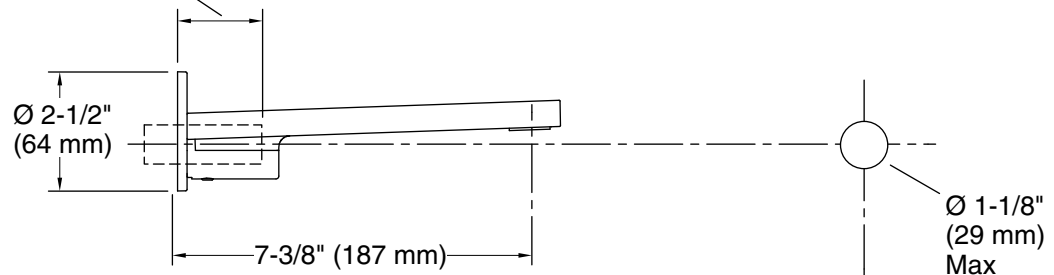

Slip-Fit Spout:
Extend 5/8" OD tube 1-1/2"
(38 mm) from finished wall.
Threaded Spout:
Extend 1/2" NPT pipe 1-1/2"
(38 mm) from finished wall.

Technical Information

All product dimensions are nominal.

Notes