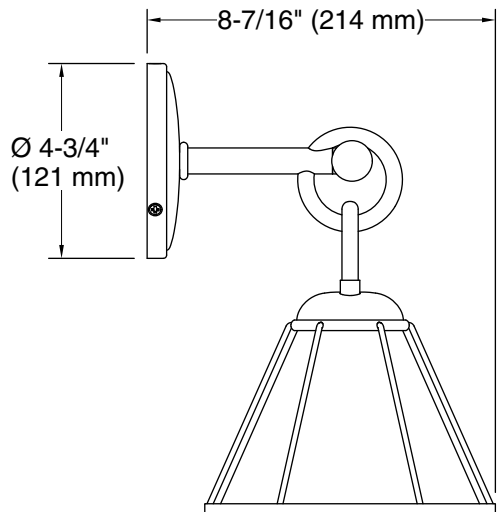

Required Electrical Service

One circuit required.

120 V, 60 Hz

Technical Information

All product dimensions are nominal.

Material: Steel, Brass, Glass

Number of Lights: 2

Lighting Type: Socket-based

Socket Type: E-26 Medium

Number of Shades: 2

Shade Type: Glass - clear