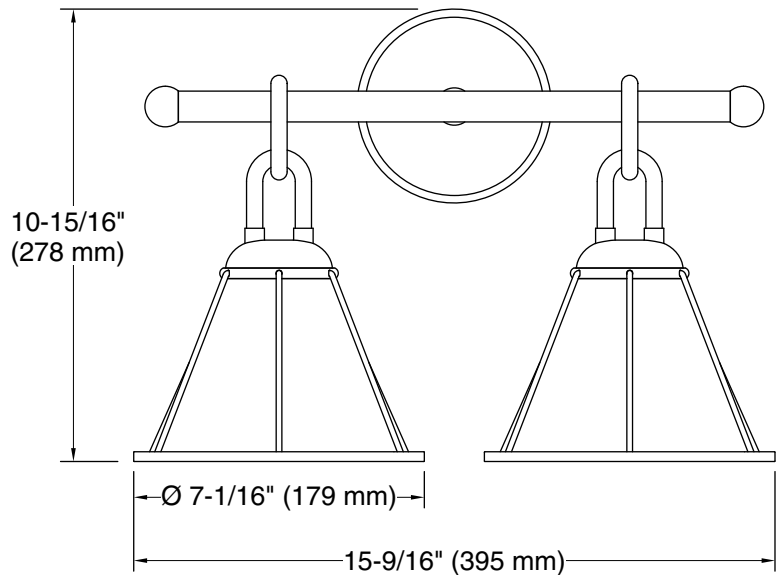

Required Electrical Service

One circuit required.

120 V, 60 Hz

Technical Information

All product dimensions are nominal.

Material: Steel, Brass, Glass

Number of Lights: 2

Lighting Type: Socket-based

Socket Type: E-26 Medium

Number of Shades: 2

Shade Type: Glass - clear