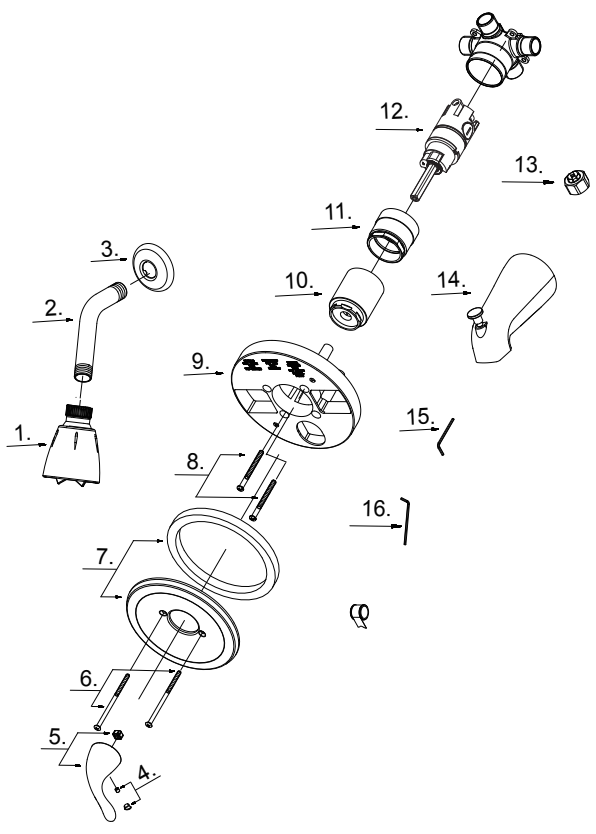

# Single Handle Tub & Shower Faucet

No.	Name	Part No.
1	Shower Head (For CP/BN)	S1213202
	Shower Head (For ORB)	S1213204
2	Shower Arm	A020002
3	Shower Arm Flange	A019001
4	Index Button-Cold/Hot	A66D568KP
5	Metal Handle Assembly	A66E659
6	Screw Set (For CP/BN)	A608563
	Screw Set (For ORB)	A608564
	(3/16" -24 * 4" L)	
7	Escutcheon Assembly	A667915
8	Screw Set	A608519
	(3/16" -24 * 2-3/16" L)	
9	Plaster Guard	A127007
10	Sleeve	A103322
11	Retainer Nut	A103310
12	Washerless Cartridge Assembly	A507975
13	Plug	A028452
14	Spout W/Diverter	A118011
15	Hex Wrench	A031000NI
	(H2.5 * 19 mm L * 53 mm L)	
16	Hex Wrench	A031017NI
	(H3.18 * 20 mm L * 90 mm L)	