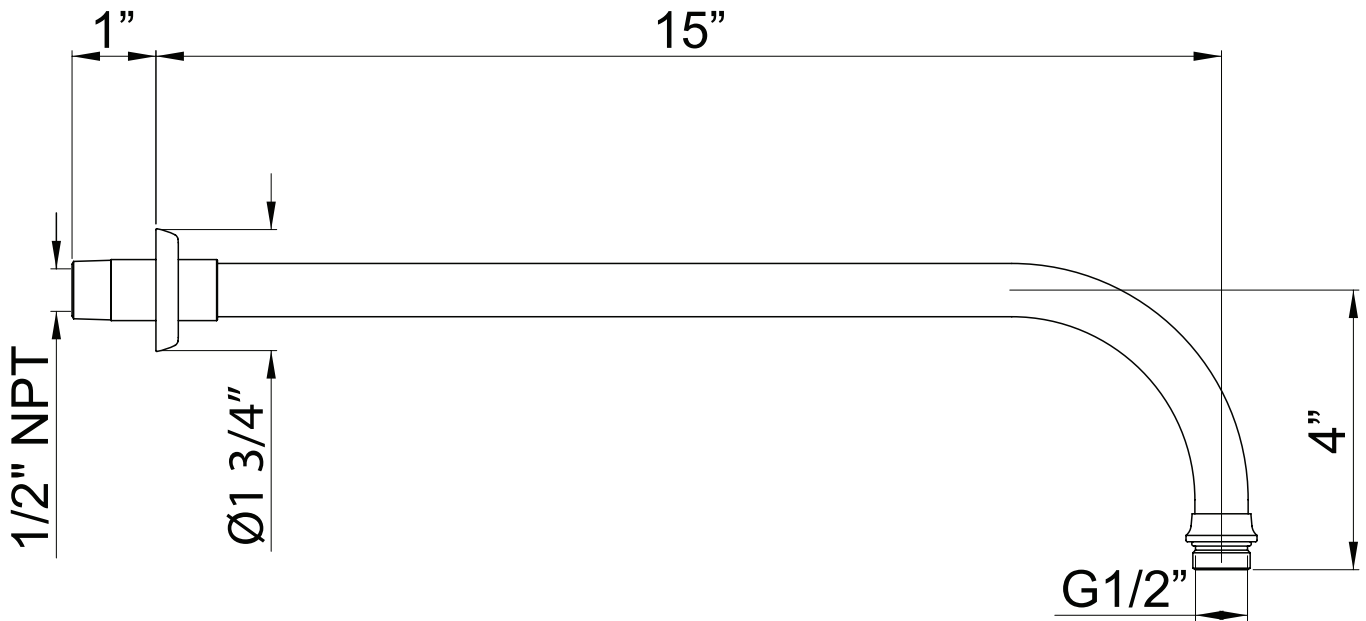

For warranty or additional information, contact:

U.S.A.
houseofrohl.com/support
1-800-777-9762

QUEBEC / MARITIMES / WESTERN CANADA
QUÉBEC / MARITIMES / OUEST CANADIEN
QUEBEC / MARITIMOS / CANADA OCCIDENTAL
houseofrohl.ca/support
1-866-473-8442

ONTARIO
houseofrohl.ca/support
1-800-287-5354