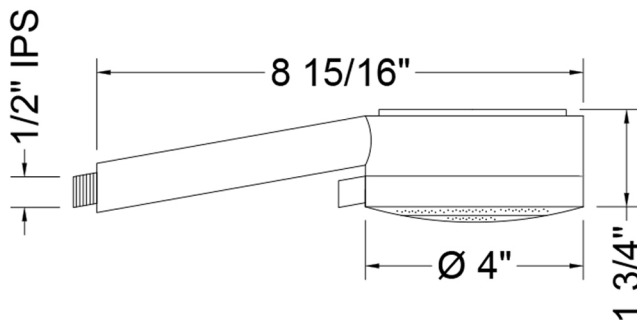

SPECIFICATION DRAWING: