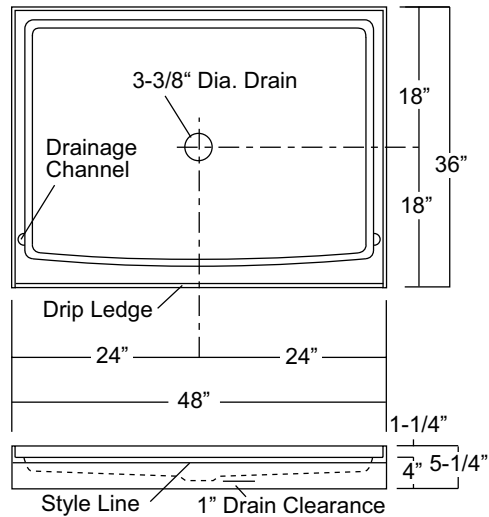

48-INCH CENTER DRAIN SHOWER BASE

Oasis

SB-4836

Home Innovation
LAB CERTIFIED™

Rough-In Dim.: 48" wide x 36" deep x 5-1/4" high

Finished Dim.: 48" wide x 36" deep x 4" high

Unit Features

- Sanitary Grade Polyester Gelcoat Surface
- 3-3/8" Center Drain
- Integral Tile Flange
- Balsa Wood Core Floor Structure
- Textured Floor Pattern

Special Notes

- Individually Packaged In Cartons

Unit Order Numbers

Gelcoat: SB-4836

NOTE: Critical enclosure dimensions should be taken directly from the installed shower base with finished wall surround.

Photographic images may include optional components and appear different than actual product.
Dimensions shown are maximum. Due to the nature of the materials involved, actual unit dimensions can vary (tolerances: +/-1/8 inch)
Oasis reserves the right to modify or discontinue product and/or associated equipment without prior written or verbal notification or obligation.