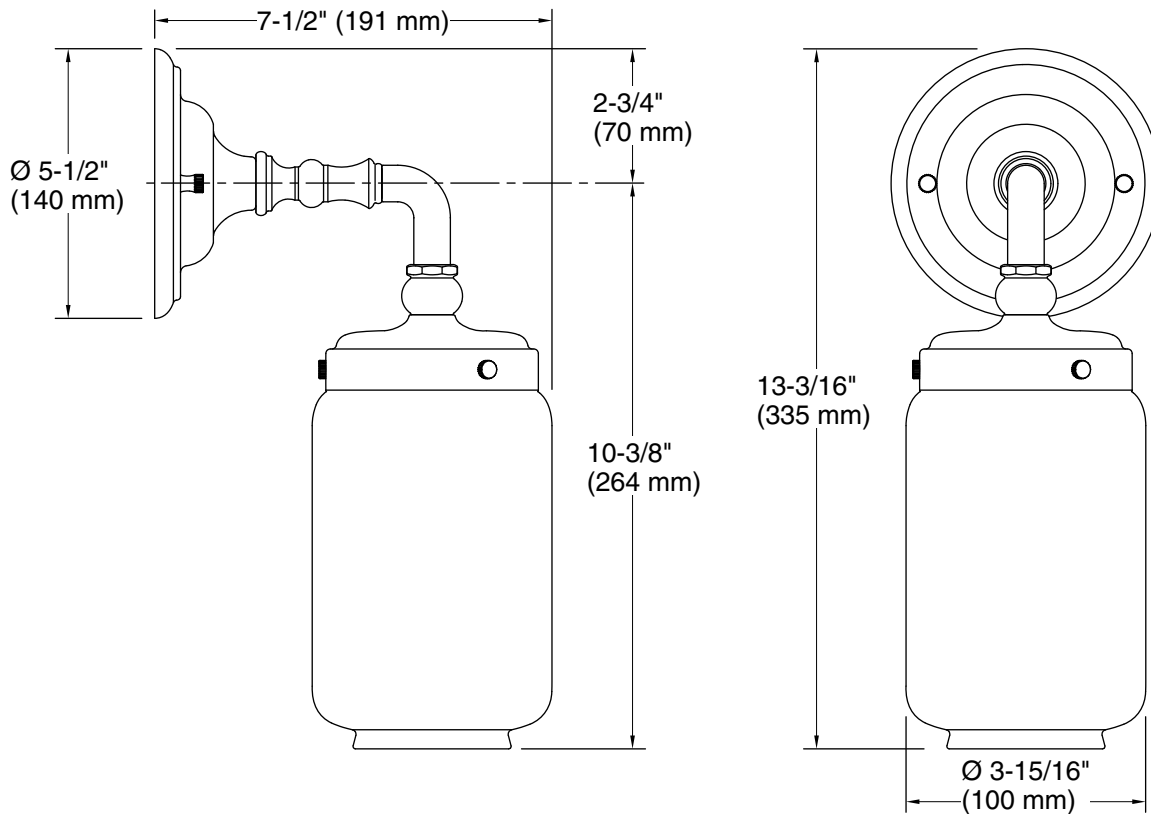

Features

- Clear glass shades with inner frosted glass diffusers for reduced glare
- Requires bulb with medium (E26) base; T10 bulb recommended (sold separately)
- Coordinates with faucets and accessories in the Artifacts collection
- Includes installation hardware
- Suitable for damp locations, per UL 1598

Technical Information

All product dimensions are nominal.

Installation Type: Wall-mount
Material: Brass, Glass, Zinc
Number of Lights: 1
Lighting Type: Socket-based
Socket Type: E-26 Medium

Notes

Install this product according to the installation instructions.