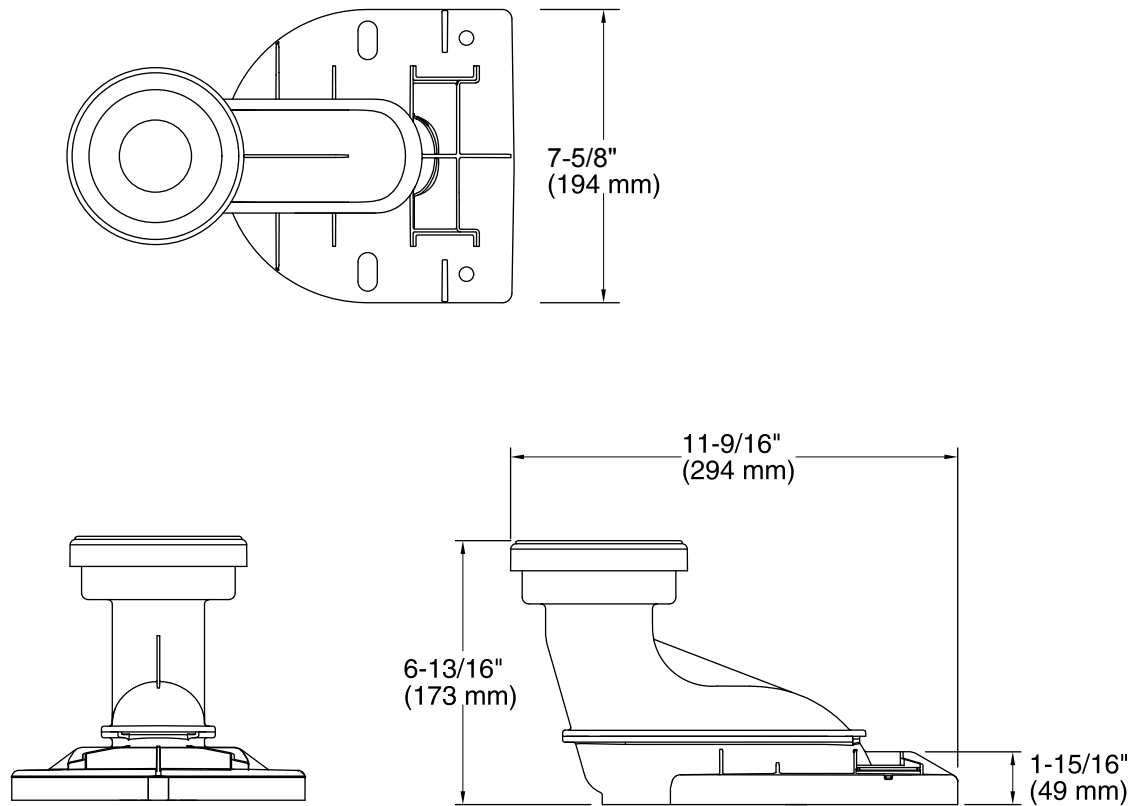

10" Rough-in Full Skirt Trap and Attachment System K-5383

Features

- 10" (254 mm) rough-in
- Converts standard 12" (305 mm) rough-in products to 10" (254 mm) configuration
- Plastic trapway
- For use with the K-3981 Tresham one-piece toilet, K-6428 Memoirs Stately skirted one-piece toilet and K-6424 Memoirs Classic skirted one-piece toilet

Codes/Standards

ASME A112.19.2/CSA B45.1

KOHLER® One-Year Limited Warranty

See website for detailed warranty information.

10" Rough-in Full Skirt Trap and Attachment System K-5383

Technical Information

All product dimensions are nominal.

Rough-in: 10

Notes

Install this product according to the installation instructions.