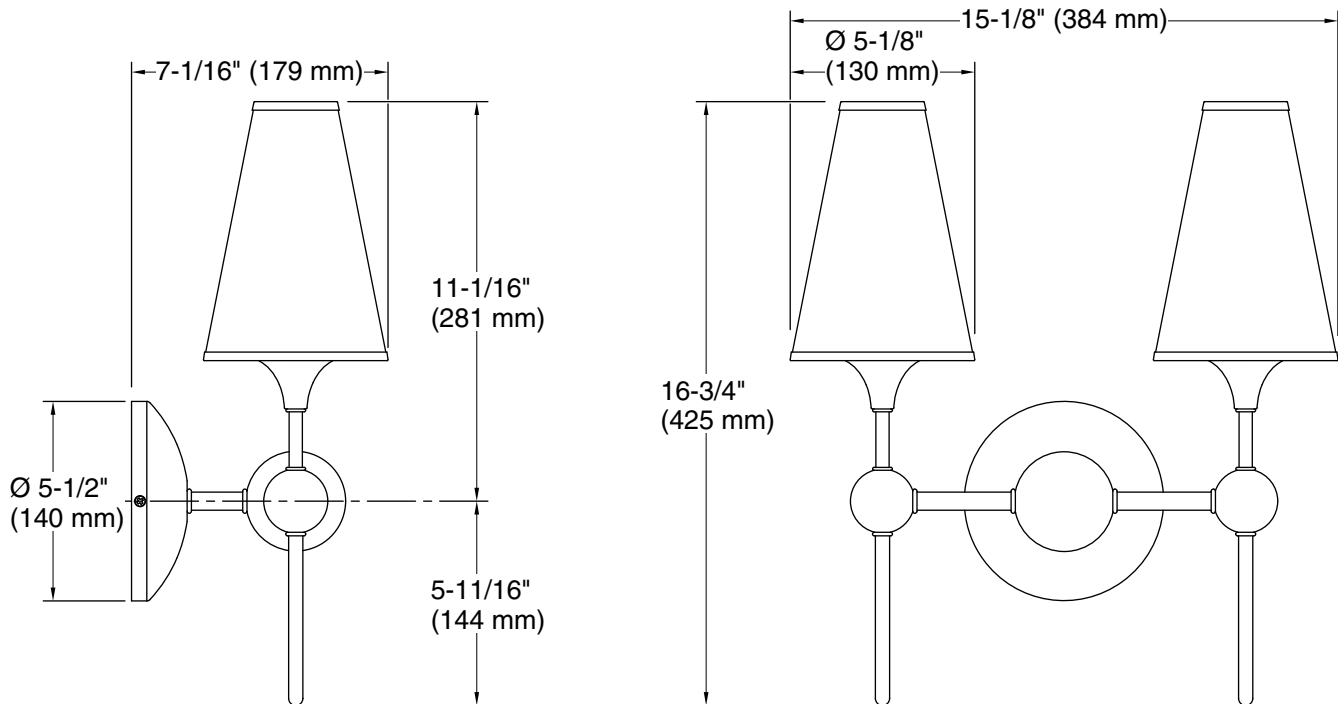

Features

- Dramatic tapered fabric shades with metal trim and decorative sphere motif create a beautiful accent for interior spaces
- Modernist references are reinterpreted to create a timeless design that works in a range of interior styles and settings
- This collection is at home in modern and traditional interiors
- A great piece for almost any space — master bathroom, guest bathroom, hallway, or bedside
- Candelabra base (E12) socket, works best with clear or frosted LED candelabra type B bulbs (sold separately)
- Suitable for damp locations, per UL 1598

Required Electrical Service

One dedicated circuit required.

Lights: 120 V, 1 A, 60 Hz

Technical Information

All product dimensions are nominal.

Material: Steel

Number of Lights: 2

Lighting Type: Socket-based