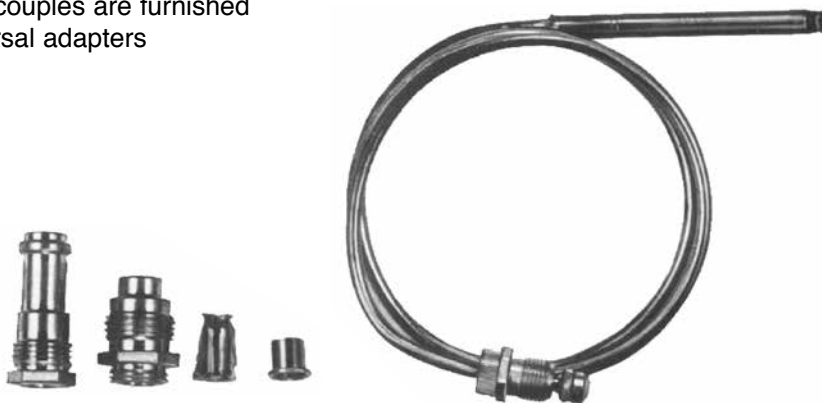

Sillcock Key

Die Cast

PART NUMBER	SIZE
1700	5/16"

Heater Furnace Loglighter Keys

Die Cast

PART NUMBER	SIZE	LENGTH
1705	5/16"	2-1/4"
1706	1/4"	10"
1707	5/16"	10"

4-Way Key

- Fits stopcocks, sillcocks and valves
- Sizes are 1/4" to 9/32" and 5/16" to 11/32"
- Die Cast
- Key chain loop

PART NUMBER
1701

Copper Thermocouples

All thermocouples are furnished with universal adapters

PART NUMBER	LENGTH
9500	18"
9501	24"
9502	30"
9503	36"
9504	48"