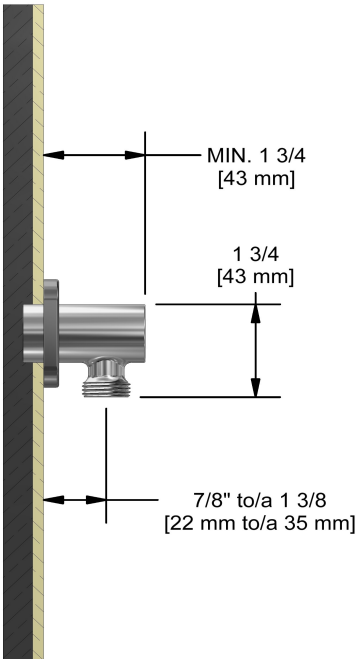

Sizes, models and finishes may differ from those presented.

Warranty

This **Riobel Inc.** product you have purchased carries a Limited Lifetime Warranty on the chrome, PVD finish, blacks and all working parts and is guaranteed from the initial purchase date against all manufacturing defects. All other finishes, including plastic components, are guaranteed for one year. All electric and/or electronic parts are covered by a 5-year limited warranty.

Customer Service

Ontario, West Canada : 888-287-5354 Quebec, Maritimes, United States : 866-473-8442