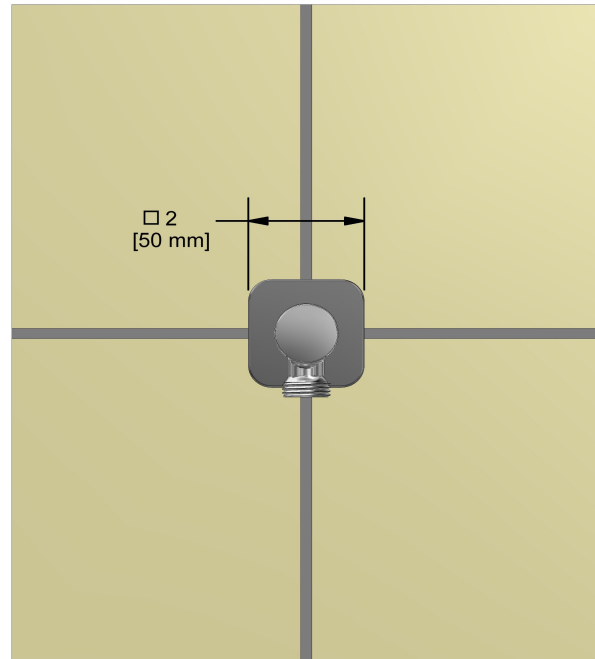

Sizes, models and finishes may differ from those presented.

Warranty

This **Riobel Inc.** product you have purchased carries a Limited Lifetime Warranty on the chrome, PVD finish, blacks and all working parts and is guaranteed from the initial purchase date against all manufacturing defects. All other finishes, including plastic components, are guaranteed for one year. All electric and/or electronic parts are covered by a 5-year limited warranty.

Customer Service

Ontario, West Canada : 888-287-5354 Quebec, Maritimes, United States : 866-473-8442