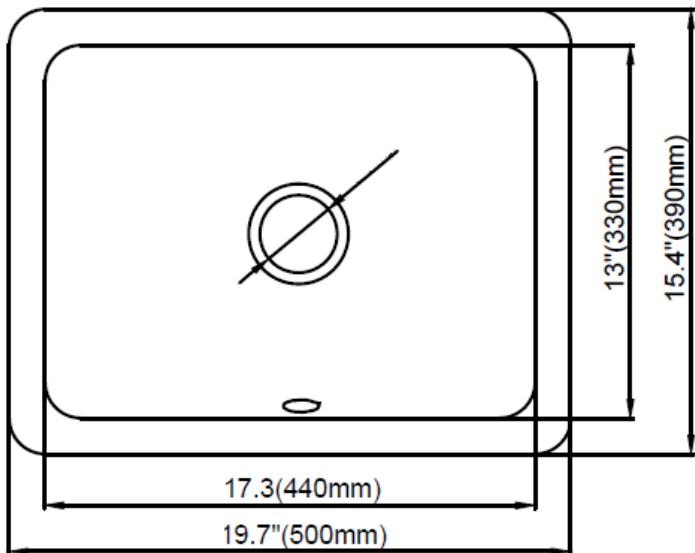

SPECIFICATIONS:

Vitreous China Self-Rimming Lavatory Sinks

- 18"x13" Rectangle Undermount Lavatory Sink
- 6.7" Depth
- Concealed Front Overflow Drain
- ADA Compliant
- Available in White
- DXF File Available
- Mounting Hardware Included

GRA1813URTVLAVWHI

*Drain not included

Model	Description	Color Finishes
GRA1813URTVLAVWHI	Josie 18"x13" Rectangle Undermount Lavatory Sink	White

Please Note: All drawings contain the necessary measurements which are subject to standard industry tolerances. They are stated in inches and are non-binding. Exact measurements, in particular for customized installation scenarios, can only be taken from the finished product.