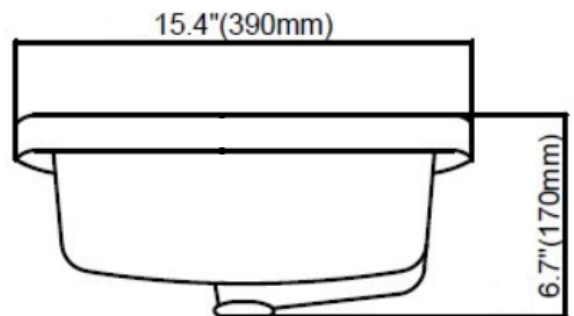

SPECIFICATIONS:

Vitreous China Self-Rimming Lavatory Sinks

- 18"x13" Rectangle Undermount Lavatory Sink
- 6.7" Depth
- Concealed Front Overflow Drain
- ADA Compliant
- Available in White
- DXF File Available
- Mounting Hardware Included

GRA1813URTVLAVWHI

*Drain not included

Model	Description	Color Finishes
GRA1813URTVLAVWHI	Josie 18"x13" Rectangle Undermount Lavatory Sink	White

Please Note: All drawings contain the necessary measurements which are subject to standard industry tolerances. They are stated in inches and are non-binding. Exact measurements, in particular for customized installation scenarios, can only be taken from the finished product.