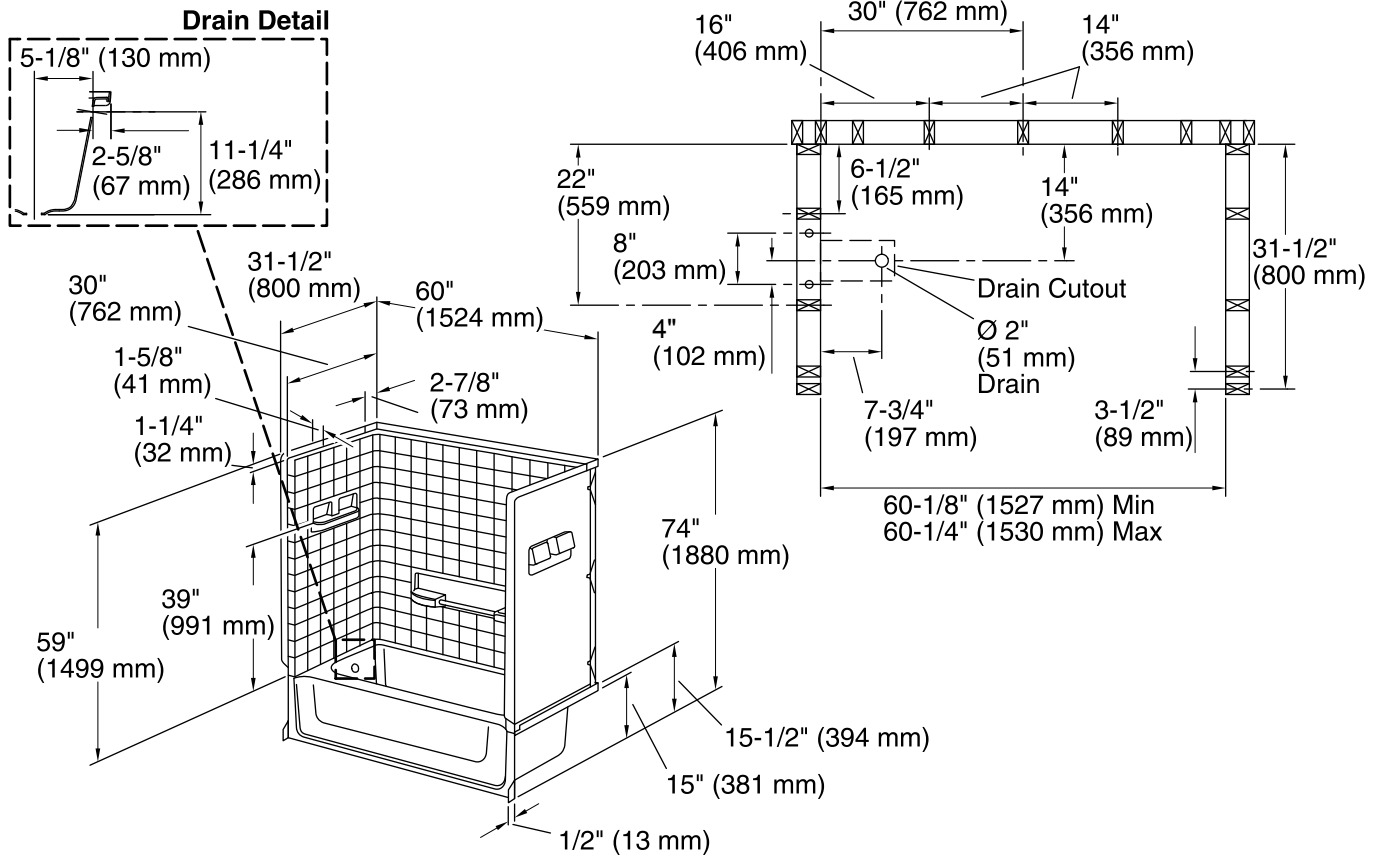

All Pro® 60" Bath/Shower 61040110

Features

- Durable swirl gloss finish.
- Modular design allows it to be moved around corners and through doorways with ease.
- Convenient shelving and acrylic towel bar on back wall.
- 15" (381 mm) bath depth (floor to top of threshold).
- 60" (1524 mm) x 30" (762 mm) x 72-3/4" (1848 mm) complete unit finished dimensions.

Components

Product includes:

61044100 60" Bath/Shower Wall Set

61041110 60" Bath

Codes/Standards

CSA B45.5/IAPMO Z124

ASTM E162

ASTM E662

	0	White
--	---	-------

	96	Biscuit
--	----	---------

Technical Information

All product dimensions are nominal.

- Installation: 3-Wall Alcove
 Drain location: Left
 Water depth: 9-3/8" (238 mm)
 Water capacity: 44 gal (166.6 L)
 Door height required: 57-3/4" (1467 mm)
 Door width required: 57-1/2" (1461 mm)