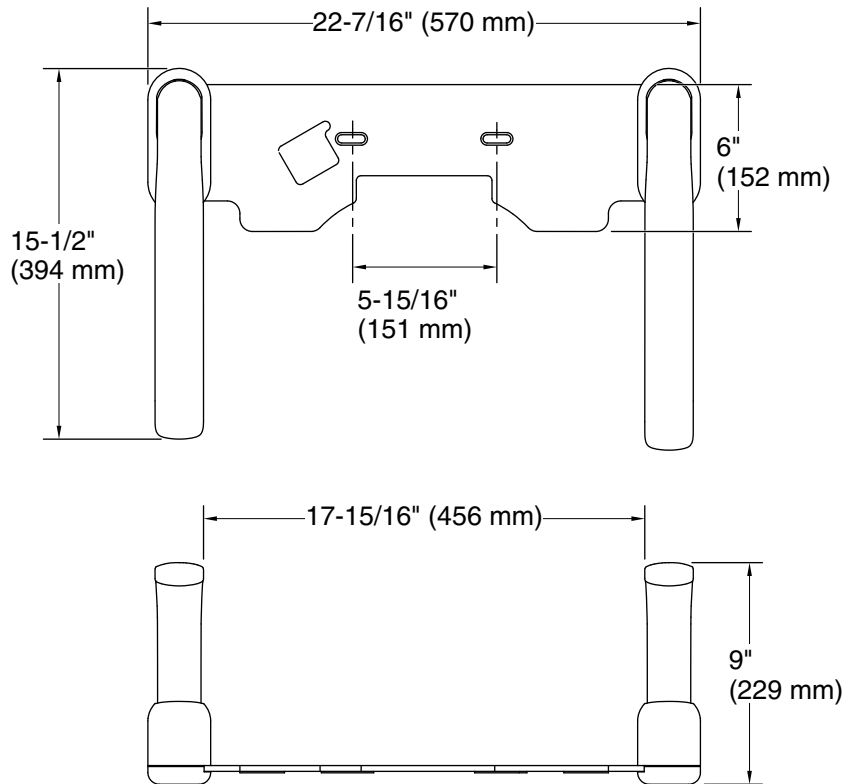

Features

- 18" (457 mm) width between arms provides room for user to sit comfortably
- Arms can be easily raised to upright position when not in use
- 530 lb total weight capacity
- Easily installs between toilet bowl and seat – no need for mounting to wall or floor
- Easy-to-clean textured coating extends length of arm supports for positive grip and user comfort
- Fits select one- and two-piece KOHLER® toilets; not compatible with KOHLER® smart toilets

Material

- Durable metal construction

Installation

- Easy installation – no special tools required
- For residential use only

Recommended Products/Accessories

- K-3551 Two-piece elongated toilet, 1.28 gpf
- K-20197 Two-piece elongated toilet with skirted trapway, 1.28 gpf
- K-20197-RA Two-piece elongated toilet with skirted trapway, 1.28 gpf
- K-20198 ContinuousClean XT two-piece elongated toilet with skirted trapway, 1.28 gpf
- K-5310 Two-piece elongated toilet with skirted trapway, 1.28 gpf
- K-5310-RA Two-piece elongated toilet with skirted trapway, 1.28 gpf
- K-31621 Two-piece elongated toilet, 1.28 gpf
- K-31621-RA Two-piece elongated toilet, 1.28 gpf
- K-3814 Two-piece elongated toilet with skirted trapway, 1.28 gpf
- K-3814-RA Two-piece elongated toilet with skirted trapway, 1.28 gpf
- K-5709 ContinuousClean XT two-piece elongated toilet with skirted trapway, 1.28 gpf
- K-3837 Two-piece elongated toilet, 1.28 gpf
- K-3837-RA Two-piece elongated toilet, 1.28 gpf
- K-20450 Two-piece elongated toilet with skirted trapway, 1.28 gpf
- K-20450-RA Two-piece elongated toilet with skirted trapway, 1.28 gpf
- K-90097 ContinuousClean two-piece elongated toilet with skirted trapway, 1.28 gpf
- K-25087 Two-piece elongated toilet, 1.28 gpf
- K-25087-RA Two-piece elongated toilet, 1.28 gpf

Technical Information

All product dimensions are nominal.

Material: Metal

Notes

Install this product according to the installation instructions.