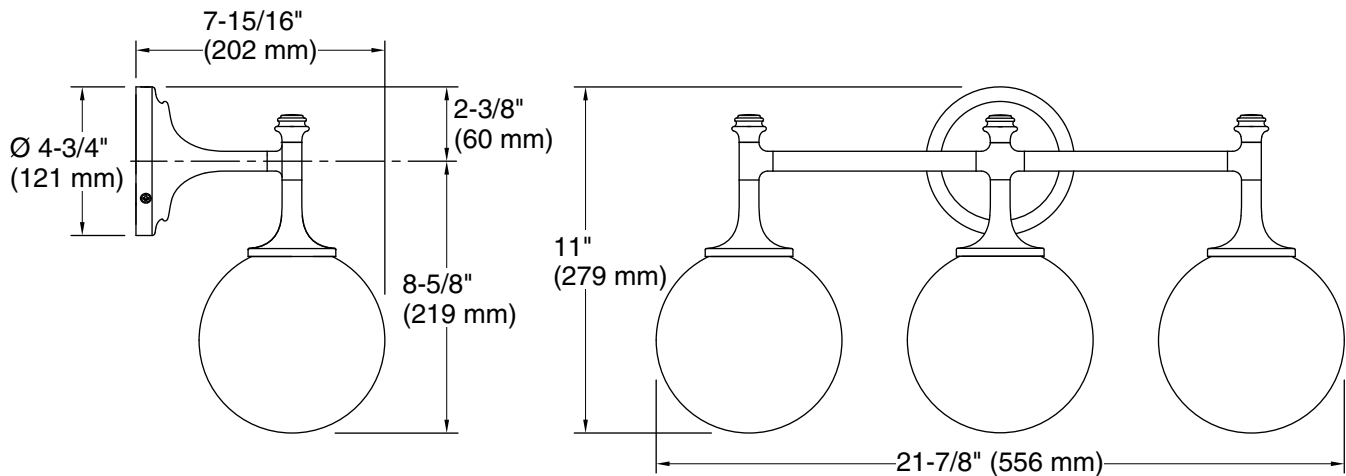

Required Electrical Service

One circuit required.

120 V, 60 Hz

Technical Information

All product dimensions are nominal.

Installation Type: Wall-mount
Material: Steel, Aluminum, Zinc, Glass
Number of Lights: 3
Lighting Type: Socket-based
Socket Type: E-12 Candelabra
Number of Shades: 3