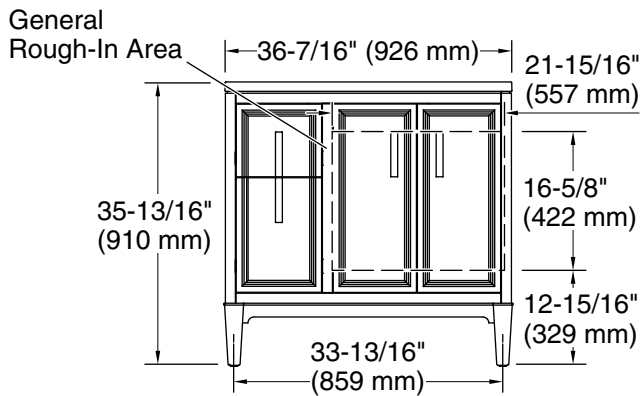

Features

- Two full-extension 12-3/4" (325 mm) drawers with soft-close side-mount slides
- Three-way adjustable slow-close door hinges for easy cabinet access
- 18" (457 mm) cabinet interior provides ample storage space
- Finish-matched cabinet interior offers generous clearance for plumbing
- Customize your storage with optional accessories such as floor liners, drawer organizers, and perfectly sized containers (sold separately)
- Coordinates with K-33550 upgraded hardware finishes, K-25816 quartz backsplash, and K-25819 quartz side splash (sold separately)

Color	Code	Description
	0	White
	1WX	Grey Slate

Technical Information

All product dimensions are nominal.

Notes

Install this product according to the installation instructions.