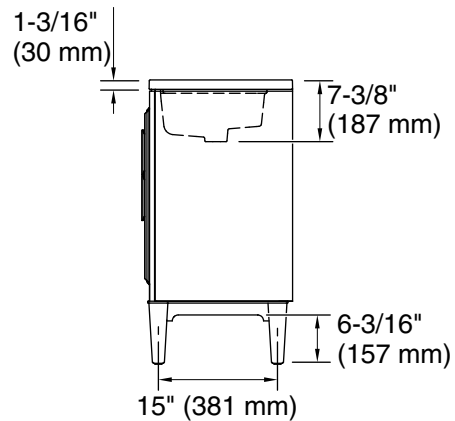

Features

- Two full-extension 12-3/4" (325 mm) drawers with soft-close side-mount slides
- Three-way adjustable slow-close door hinges for easy cabinet access
- 18" (457 mm) cabinet interior provides ample storage space
- Finish-matched cabinet interior offers generous clearance for plumbing
- Customize your storage with optional accessories such as floor liners, drawer organizers, and perfectly sized containers (sold separately)
- Coordinates with K-33550 upgraded hardware finishes, K-25816 quartz backsplash, and K-25819 quartz side splash (sold separately)

Color	Code	Description
	0	White
	1WX	Grey Slate

Technical Information

All product dimensions are nominal.

Notes

Install this product according to the installation instructions.