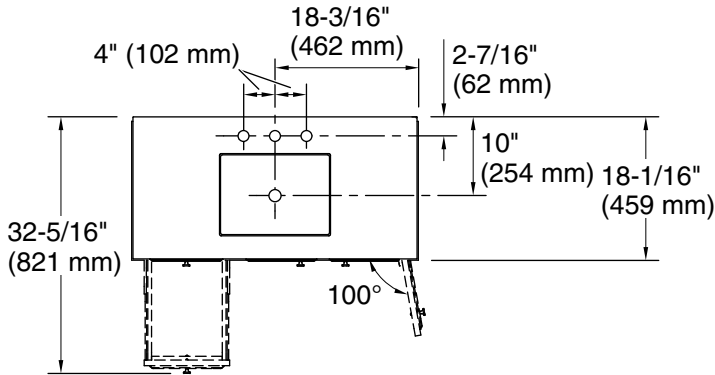

Features

- Two full-extension 12-3/4" (325 mm) drawers with soft-close side-mount slides
- Three-way adjustable slow-close door hinges for easy cabinet access
- 18" (457 mm) cabinet interior provides ample storage space
- Finish-matched cabinet interior offers generous clearance for plumbing
- Customize your storage with optional accessories such as floor liners, drawer organizers, and perfectly sized containers (sold separately)
- Coordinates with K-33550 upgraded hardware finishes, K-25816 quartz backsplash, and K-25819 quartz side splash (sold separately)

Color	Code	Description
	0	White
	1WX	Grey Slate

Technical Information

All product dimensions are nominal.

Notes

Install this product according to the installation instructions.