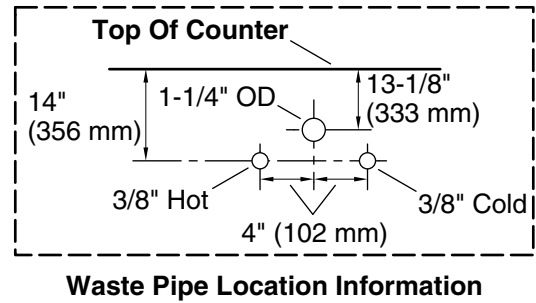

Features

- Two full-extension 12-3/4" (325 mm) drawers with soft-close side-mount slides
- Three-way adjustable slow-close door hinges for easy cabinet access
- 18" (457 mm) cabinet interior provides ample storage space
- Finish-matched cabinet interior offers generous clearance for plumbing
- Customize your storage with optional accessories such as floor liners, drawer organizers, and perfectly sized containers (sold separately)
- Coordinates with K-33550 upgraded hardware finishes, K-25816 quartz backsplash, and K-25819 quartz side splash (sold separately)

Color	Code	Description
	0	White
	1WX	Grey Slate

Technical Information

All product dimensions are nominal.

Notes

Install this product according to the installation instructions.