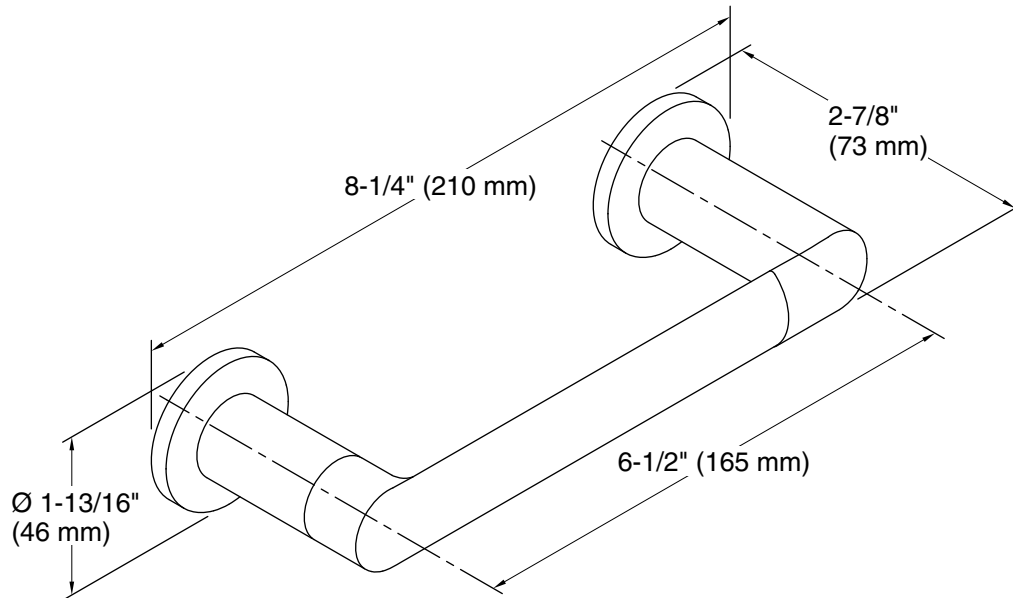

Technical Information

All product dimensions are nominal.

Material: Zinc

Notes

Install this product according to the installation instructions.

CAUTION: Risk of personal injury. Do not install these products in any area where they are likely to be used inadvertently as a grab bar or support bar. These products are not designed or intended for use as a grab bar or support bar.