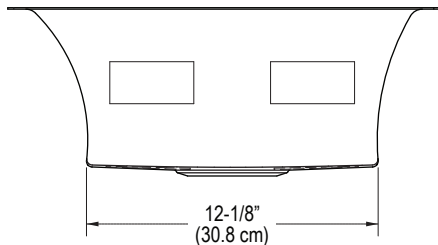

## PRODUCT INFORMATION

Fixture*:	
Basin Area	15-1/2" (39.4 cm) x 15-5/8" (39.6 cm)
Water Depth	6-11/16" (17 cm)
Drain hole	3-5/8" (9.2 cm) D.
*Approximate Measurements For Comparison Only	
Included Components:	
Cutout Template	1153797-7
Hardware Kit	91915