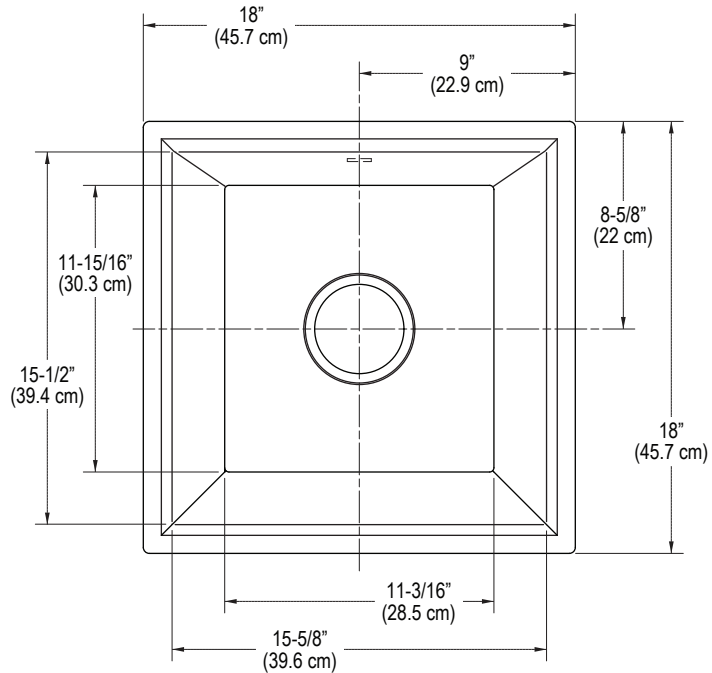

## FEATURES

- 16-Gauge, Brushed or Polished Distressed Stainless Steel
- Flower Inspiration for Shaping of Interior Bowl Design

## PRODUCT INFORMATION

Fixture*:	
Basin Area	15-1/2" (39.4 cm) x 15-5/8" (39.6 cm)
Water Depth	6-11/16" (17 cm)
Drain hole	3-5/8" (9.2 cm) D.
*Approximate Measurements For Comparison Only	
Included Components:	
Cutout Template	1153797-7
Hardware Kit	91915