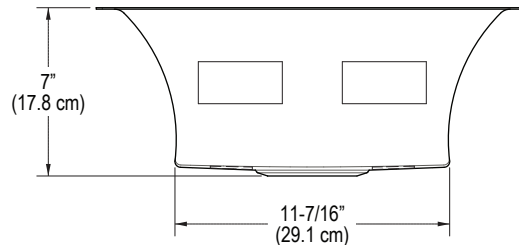

## PRODUCT INFORMATION

Fixture*:	
Basin Area	15-1/2" (39.4 cm) x 15-5/8" (39.6 cm)
Water Depth	6-11/16" (17 cm)
Drain hole	3-5/8" (9.2 cm) D.
*Approximate Measurements For Comparison Only	
Included Components:	
Cutout Template	1153797-7
Hardware Kit	91915