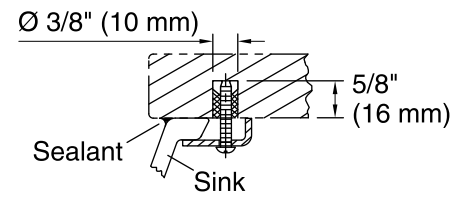

Color	Code	Description
-------	------	-------------

	0	White
--	---	-------

Technical Information

All product dimensions are nominal.

Bowl configuration: Single

Installation: Under-mount

Bowl area (Only): Length: 17" (432 mm)
Width: 14" (356 mm)
Water depth: 6-3/8" (162 mm)