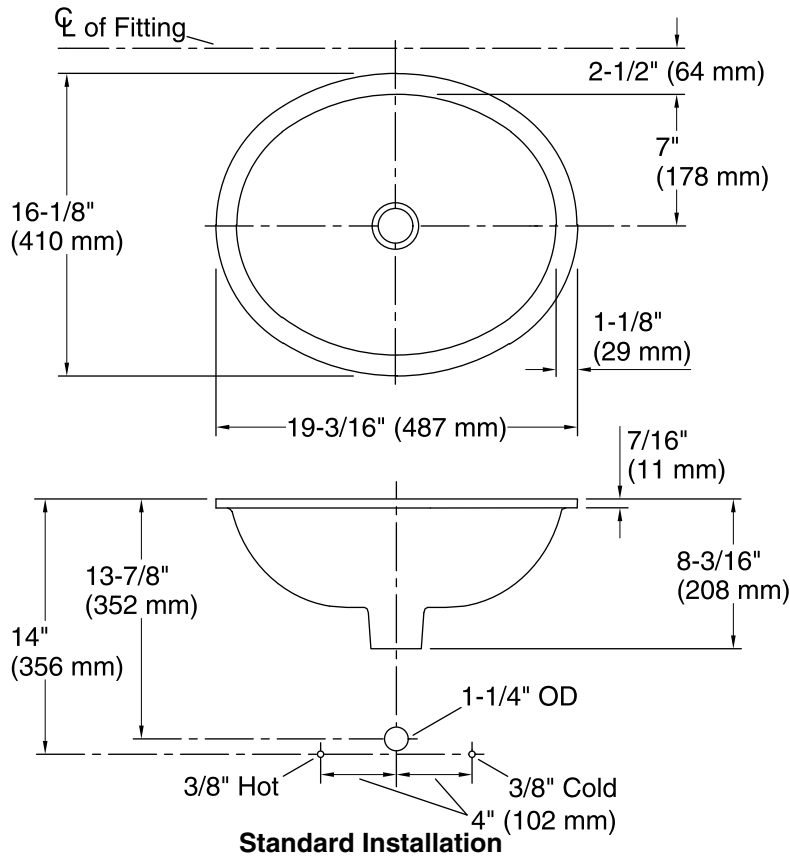

Material

- Vitreous china.

Installation

- Under-mount

Recommended Products/Accessories

K-9018 P-Trap

Included Components

Additional Components:
1193643 Basin Clamps

Color	Code	Description
-------	------	-------------

	0	White
--	---	-------

Technical Information

All product dimensions are nominal.

Bowl configuration: Single

Installation: Under-mount

Bowl area (Only): Length: 17" (432 mm)
Width: 14" (356 mm)
Water depth: 6-3/8" (162 mm)

Drain hole: 1-3/4" (44 mm)

Template: 1151011-7, required, included

Notes

Install this product according to the installation instructions.

NOTICE: Countertop manufacturer or cutter must use the current product template available at www.kohler.com, or by calling 1-800-4KOHLER. Kohler Co. is not responsible for cutout errors when the incorrect cutout template is used.