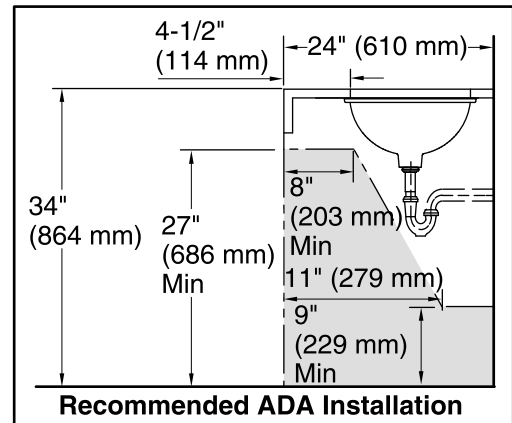

Material

- Vitreous china.

Installation

- Under-mount

Recommended Products/Accessories

K-9018 P-Trap

Included Components

Additional Components:
1193643 Basin Clamps

Color	Code	Description
-------	------	-------------

	0	White
--	---	-------

Technical Information

All product dimensions are nominal.

Bowl configuration: Single

Installation: Under-mount

Bowl area (Only): Length: 17" (432 mm)
Width: 14" (356 mm)
Water depth: 6-3/8" (162 mm)

Drain hole: 1-3/4" (44 mm)

Template: 1151011-7, required, included

Notes

Install this product according to the installation instructions.

NOTICE: Countertop manufacturer or cutter must use the current product template available at www.kohler.com, or by calling 1-800-4KOHLER. Kohler Co. is not responsible for cutout errors when the incorrect cutout template is used.