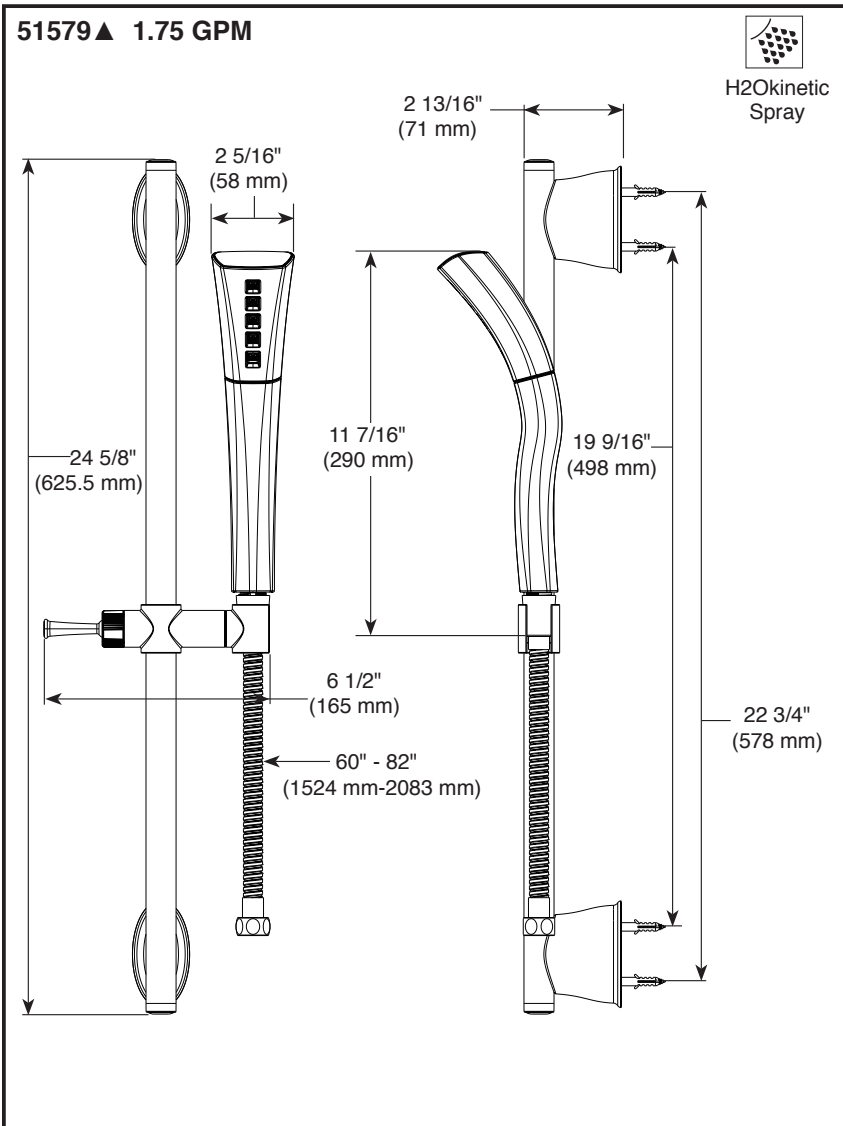

see what Delta can do™

Slide Bar HandShower

■ Single Spray Setting

FEATURES:

- H₂Okinetic® Technology Handshower

STANDARD SPECIFICATIONS:

- Maximum 1.75 gpm @ 80 psi, 6.6 L/min @ 550 kPa
- Certified dual neoperl check valves for backflow protection
- Hand held shower with single spray setting – not a positive shut-off
- Spray face rotates 360 degrees
- 60" - 82" (1524mm - 2083mm) stretchable metal hose
- Wall bar bracket for hands-free showering
- Wall bar w/adjustable slide (allows for adjustable shower height). Not to be used as a grab bar.

COMPLIES WITH

- ASME A112.18.1 / CSA B125.1
- EPA WaterSense®

51579▲

Submitted Model No.: _____

Specific Features: _____

▲ Designate proper finish suffix

Delta reserves the right (1) to make changes in specifications and materials, and (2) to change or discontinue models, both without notice or obligation. Dimensions are for reference only. See current full-line price book or www.deltafaucet.com for finish options and product availability.