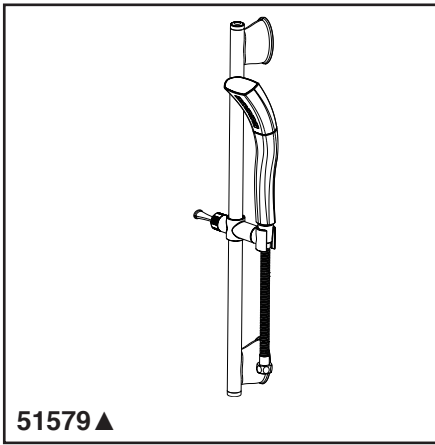

see what Delta can do™

Slide Bar HandShower

■ Single Spray Setting

FEATURES:

- H₂Okinetic® Technology Handshower

STANDARD SPECIFICATIONS:

- Maximum 1.75 gpm @ 80 psi, 6.6 L/min @ 550 kPa
- Certified dual neoperl check valves for backflow protection
- Hand held shower with single spray setting – not a positive shut-off
- Spray face rotates 360 degrees
- 60" - 82" (1524mm - 2083mm) stretchable metal hose
- Wall bar bracket for hands-free showering
- Wall bar w/adjustable slide (allows for adjustable shower height). Not to be used as a grab bar.

COMPLIES WITH

- ASME A112.18.1 / CSA B125.1
- EPA WaterSense®

51579▲

Submitted Model No.: _____

Specific Features: _____

▲ Designate proper finish suffix

Delta reserves the right (1) to make changes in specifications and materials, and (2) to change or discontinue models, both without notice or obligation. Dimensions are for reference only. See current full-line price book or www.deltafaucet.com for finish options and product availability.