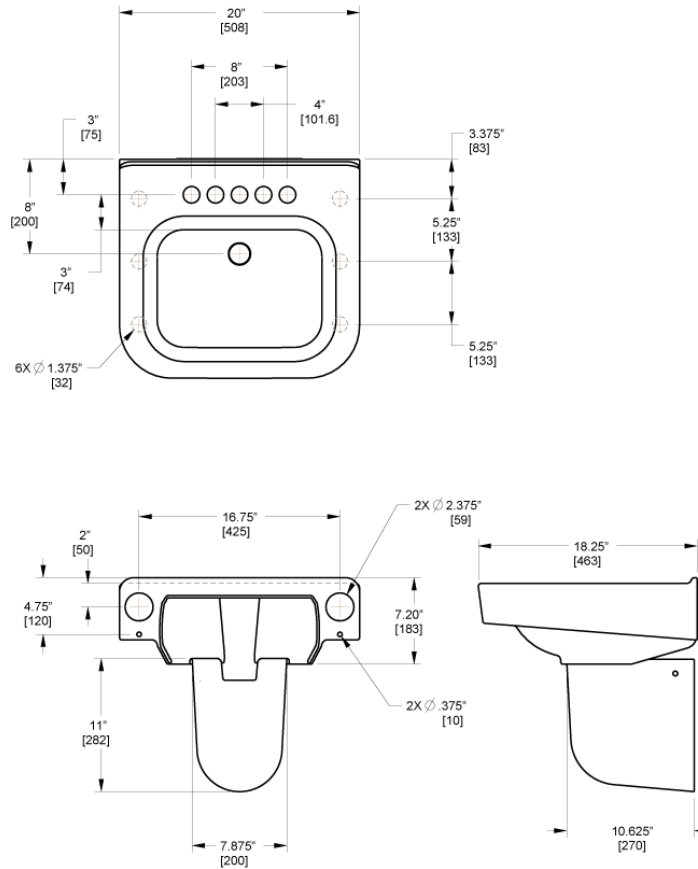

CODE NUMBER

3873076

DESCRIPTION

Vitreous China Wall-Mounted Ledgeback Lavatory with SloanTec® Glaze.

DETAILS

- Centerset: 4"
- Nominal Dimensions: 18" x 20" x 7 ½" (457 x 508 x 183mm)

FEATURES

- White Vitreous China
- Permanent SloanTec™ hydrophobic antimicrobial glaze inhibits the growth and buildup of germs, bacteria, mold, mildew and mineral scale on the surfaces
- Wall mounted, ledgeback
- Rear overflow
- 4" (102mm) centerset
- Carrier not included
- Mounting hardware included
- 20" x 18¾" (508 mm x 463 mm)

OPTIONAL CERAMIC SHROUD

- White Vitreous China
- 7¾" x 10 ½" x 9¾" (197 mm x 267 mm x 248 mm)
- Mounting hardware included
- Must be specified separately Model SS-27, code 0387678

DOWNLOADS

- [Wall-Hung Ledgeback Lavatory with Optional Shroud Installation](#)
- [Vitreous China Lavatories Repair and Maintenance Guide](#)
- [Additional Downloads](#)

ROUGH-IN**COMPLIANCES & CERTIFICATIONS**

(ADA Compliant, BAA Compliant, cUPC Certified, UPC Certified)

NOTES

All information contained within this document subject to change without notice.

All vitreous china dimensions shown in these drawings are nominal and not to scale. Dimensions can vary within the tolerances established in the governing ASME A112.19.2/CSA B45.1 standard. It is important to consider this when planning rough-in and plumbing layouts.

Lavatory does not meet ADA requirements when optional ceramic shroud is used.

WARRANTY

[View Warranty Information](#)

Sloan 10500 Seymour Ave, Franklin Park, IL 60131

Phone: 800.982.5839 • Fax: 800.447.8329 • sloan.com