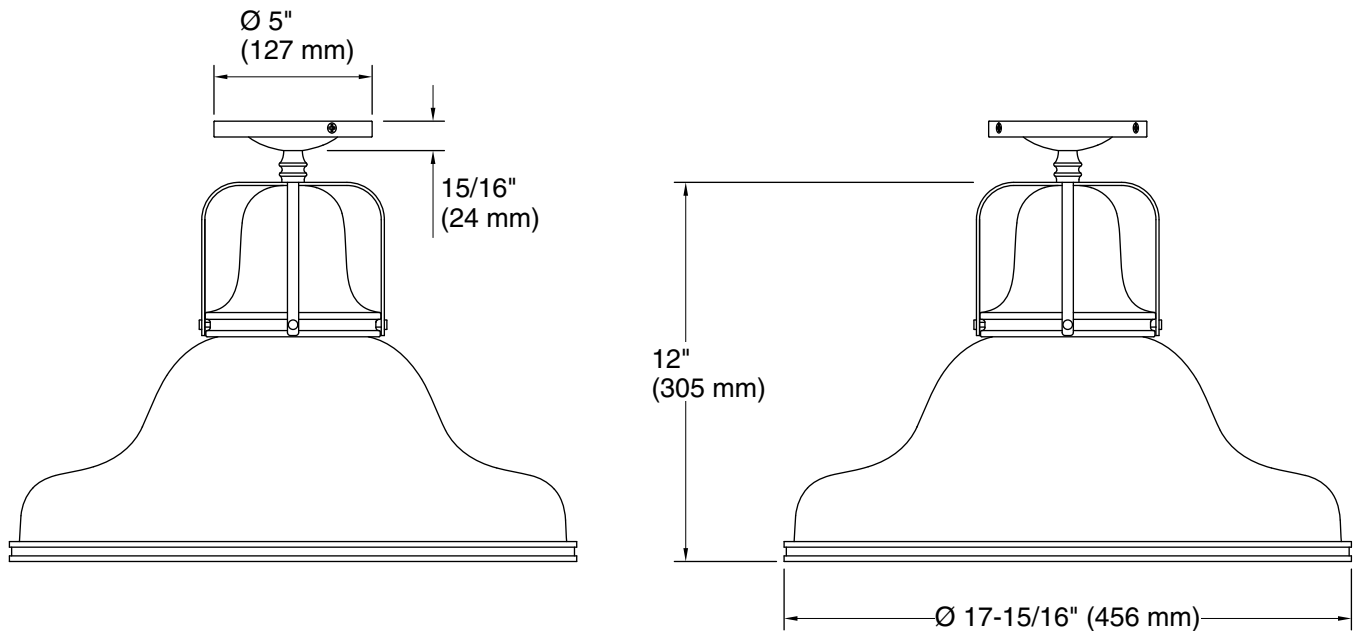

Features

- The double-domed metal shade features a cage detail at the connection.
- A perfect piece for any space — especially in a hallway, mudroom, bedroom, closet, or bathroom.
- Medium base (E26) socket, works best with type A or G light bulbs (sold separately).
- Suitable for damp locations, per UL 1598.

Required Electrical Service

One circuit required.

Lights: 120 V, 12 A, 60 Hz

Technical Information

All product dimensions are nominal.

Installation Type: Flush-mount

Material: Steel, Aluminum

Number of Lights: 3

Lighting Type: Socket-based

Socket Type: E-26 Medium

Number of Shades: 1

Shade Type: Metal

Hanging Type: Downrod

Electrical component rating: Socket Rating: 60 Hz, 60 W