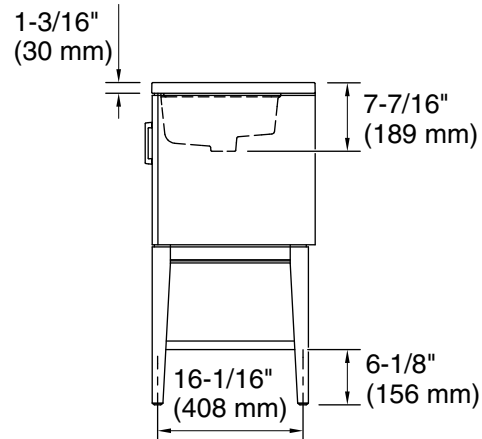

Features

- Three-way adjustable slow-close door hinges for easy cabinet access
- 18" (457 mm) cabinet interior provides ample storage space
- Finish-matched cabinet interior offers generous clearance for plumbing
- Customize your storage with optional accessories such as floor liners, drawer organizers, and perfectly sized containers (sold separately)
- Coordinates with K-33584 upgraded hardware finishes, K-25815 quartz backsplash, and K-25819 quartz side splash (sold separately)

Color	Code	Description
	0	White
	1WX	Grey Slate

Waste Pipe Location Information

Technical Information

All product dimensions are nominal.

Notes

Install this product according to the installation instructions.