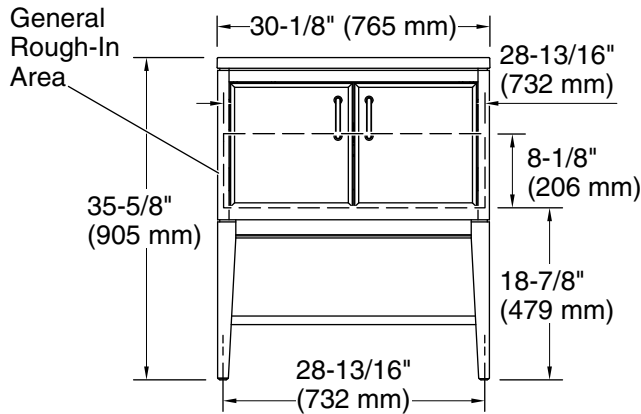

Features

- Three-way adjustable slow-close door hinges for easy cabinet access
- 18" (457 mm) cabinet interior provides ample storage space
- Finish-matched cabinet interior offers generous clearance for plumbing
- Customize your storage with optional accessories such as floor liners, drawer organizers, and perfectly sized containers (sold separately)
- Coordinates with K-33584 upgraded hardware finishes, K-25815 quartz backsplash, and K-25819 quartz side splash (sold separately)

Color	Code	Description
	0	White
	1WX	Grey Slate

Waste Pipe Location Information

Technical Information

All product dimensions are nominal.

Notes

Install this product according to the installation instructions.