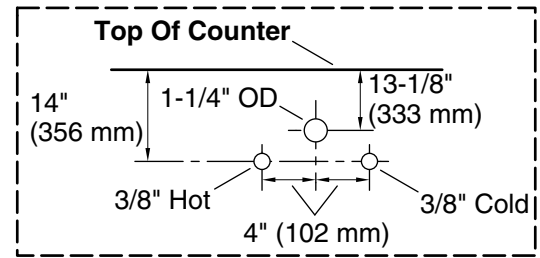

Features

- Three-way adjustable slow-close door hinges for easy cabinet access
- 18" (457 mm) cabinet interior provides ample storage space
- Finish-matched cabinet interior offers generous clearance for plumbing
- Customize your storage with optional accessories such as floor liners, drawer organizers, and perfectly sized containers (sold separately)
- Coordinates with K-33584 upgraded hardware finishes, K-25815 quartz backsplash, and K-25819 quartz side splash (sold separately)

Color	Code	Description
	0	White
	1WX	Grey Slate

Waste Pipe Location Information

Technical Information

All product dimensions are nominal.

Notes

Install this product according to the installation instructions.