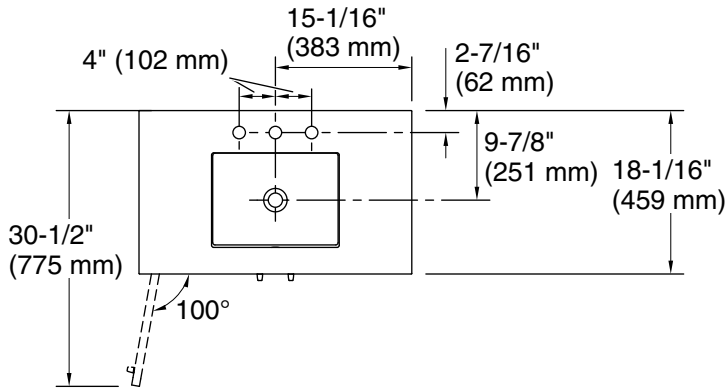

Color	Code	Description
	0	White
	1WX	Grey Slate

Waste Pipe Location Information

Technical Information

All product dimensions are nominal.

Notes

Install this product according to the installation instructions.