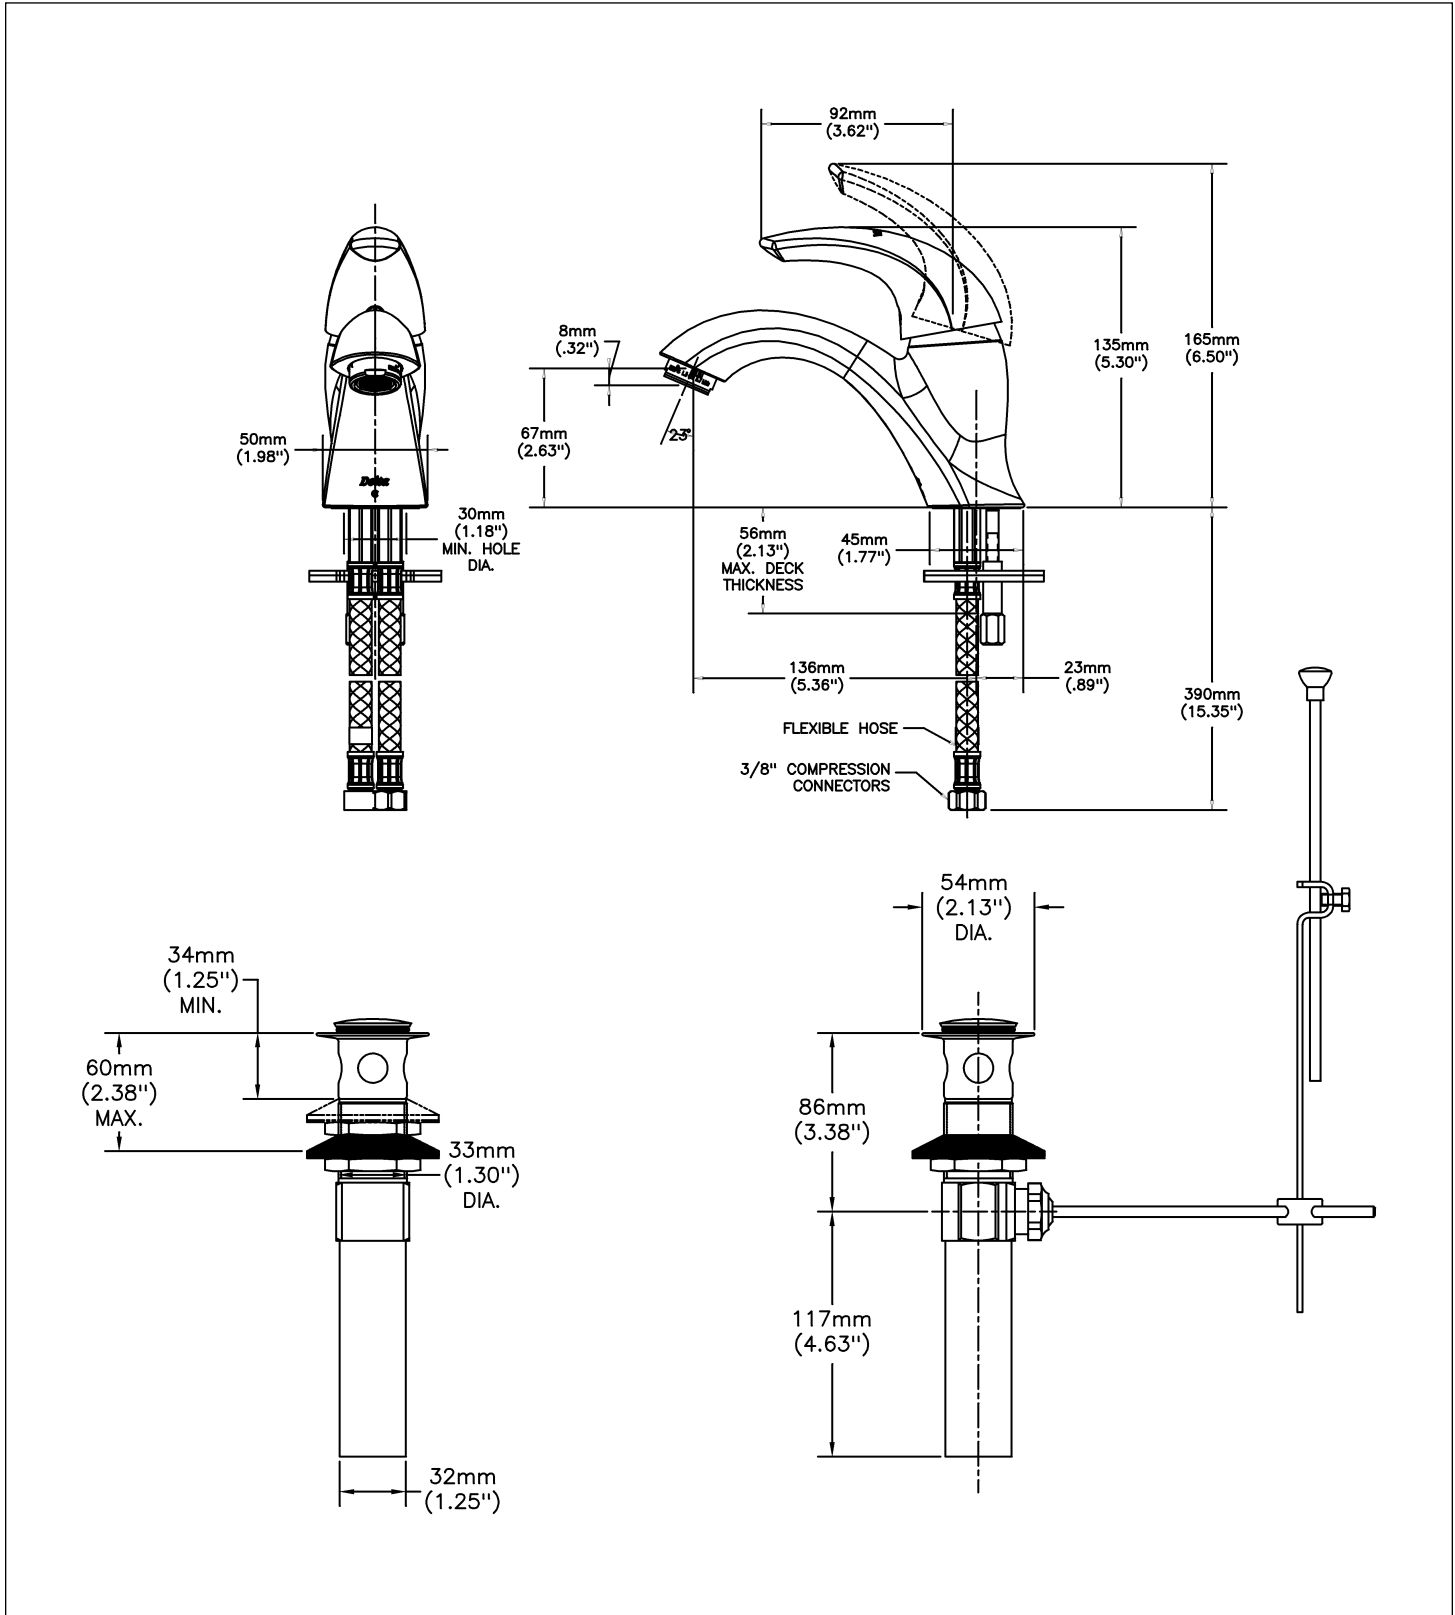

Lavatory Faucets

Single Hole Mount with Metal Pop-up

Model No: 22C801

COMPLIES WITH:

- CSA certified
- Verified compliant with 0.25% weighted average Pb content regulations
- Complies to ASME A112.18.1/CSA B125.1
- Complies to ASME A112.18.6 for Flex Connector Models
- ♿ Indicates compliance to ICC/ANSI A117.1
- Complies to ASME A112.18.6 for flex connector models
- (Contact Delta Representative for State and/or Local Approvals)

NOTES:

CA/VT Compliance:

This COMPLETE SERIES is ONLY available as CA/VT Compliant product as of June 8, 2009.

The Product Numbers have NOT changed.

(Dimensional drawing on following page)

SPECIFICATION:

- CAST BRASS
- Ceramic cartridge with rotational limit stop
- Metal hold-down package
- Colour coded plug button on handle for hot/cold identification
- Chrome Finish
- Outlet: Vandal Resistant outlet (wrench flats) 1.5 USGPM (5.7L/min)
- Handle#: 1 - Vandal Resistant 89mm(3 1/2") lever handle - ADA compliant-colour indexed

OPERATION:

- Not Available

Delta reserves the right (1) to make changes to specifications and materials, and (2) to change or discontinue models, both without notice or obligation. Dimensions are for reference. Measurement may vary plus or minus 6mm(0.25"). Mounting locations are suggested only. Check with local codes for requirements in your area. This spec was produced July 24, 2018.

Delta reserves the right (1) to make changes to specifications and materials, and (2) to change or discontinue models, both without notice or obligation. Dimensions are for reference. Measurement may vary plus or minus 6mm(0.25"). Mounting locations are suggested only. Check with local codes for requirements in your area. This spec was produced July 24, 2018.