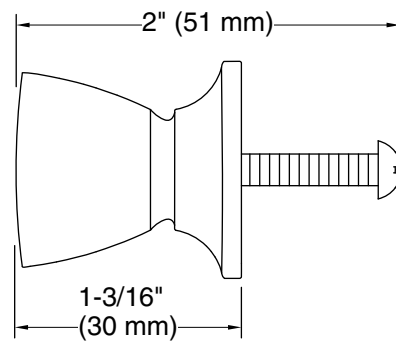

Color	Code	Description
	CP	Polished Chrome
	BN	Vibrant® Brushed Nickel
	BL	Matte Black
	2MB	Vibrant® Brushed Moderne Brass

Technical Information

All product dimensions are nominal.

Material: Zinc

Notes

Install this product according to the installation instructions.