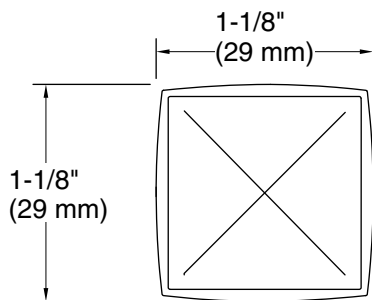

Technical Information

All product dimensions are nominal.

Material: Zinc

Notes

Install this product according to the installation instructions.