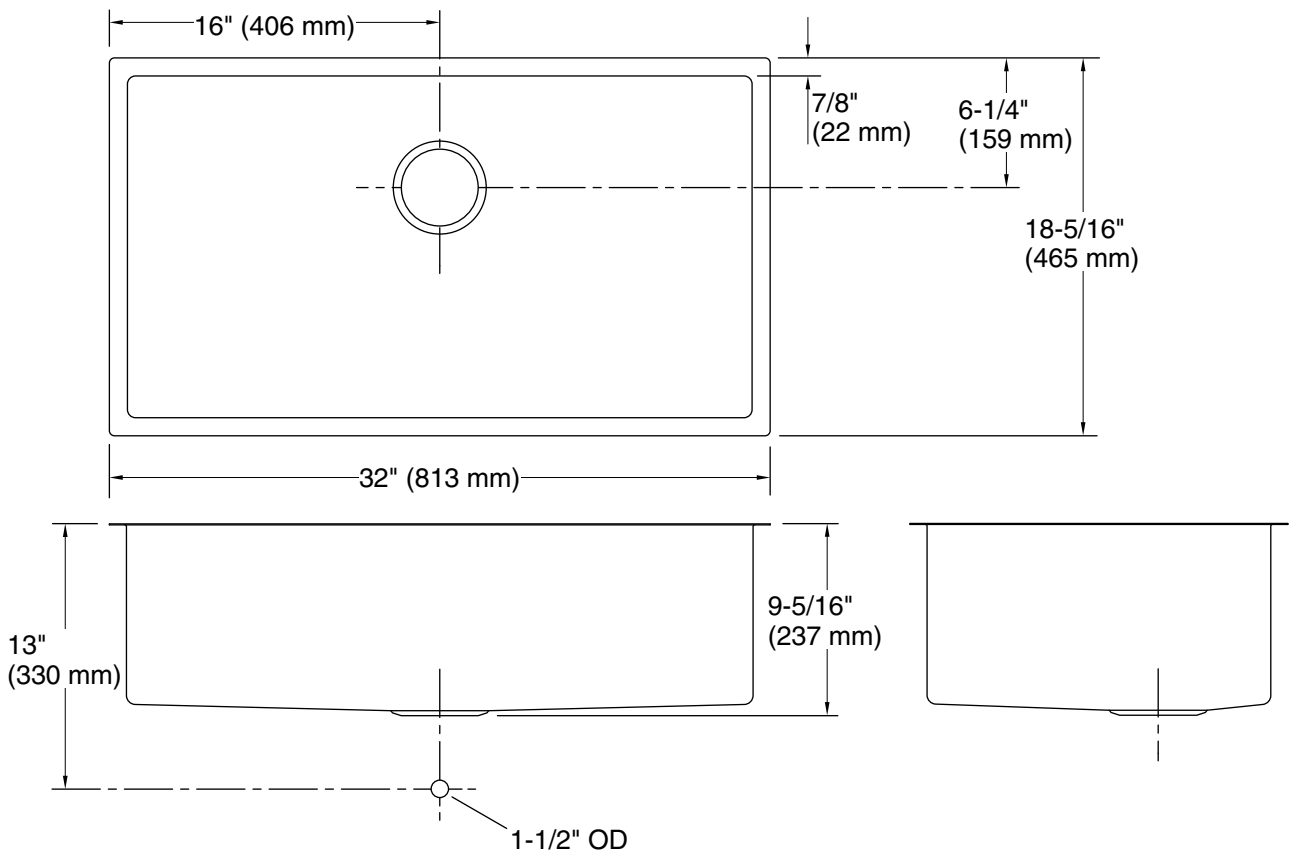

Strive®
32" undermount single-bowl kitchen sink with
accessories
K-5285

Features

- 36" minimum base cabinet width
- Single bowl
- 9" (229 mm) depth provides generous workspace
- Rear drain increases workspace in the sink and allows for more storage space underneath the sink
- Includes a sink bridge utility shelf with dishcloth bar and a bottom sink rack
- Includes installation hardware
- Rounded 10mm corners are easy to clean

See website for detailed warranty information.

Technical Information

All product dimensions are nominal.

Bowl configuration:	Single
Installation:	Undermount
Min. base cabinet width:	36" (914 mm)
Bowl area:	Length: 30-1/4" (768 mm) Width: 16-9/16" (421 mm) Bowl depth: 9" (229 mm) Water depth: 9" (229 mm)
Drain hole:	3-3/4" (95 mm)
Template:	1207216-7, required, included