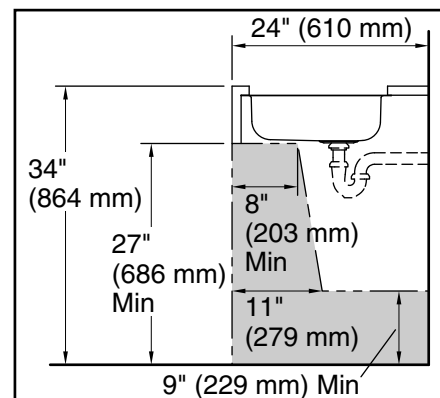

Recommended ADA Installation