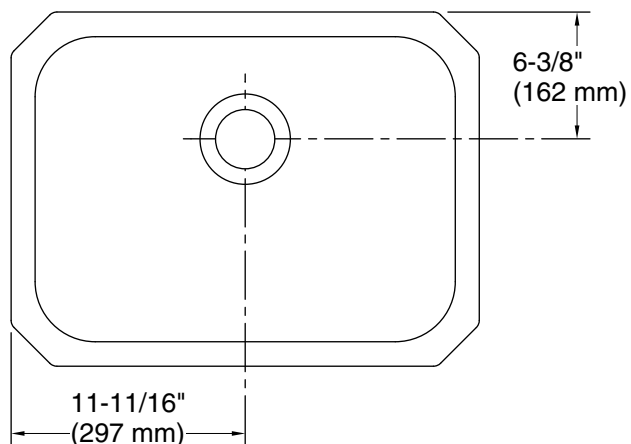

Recommended ADA Installation