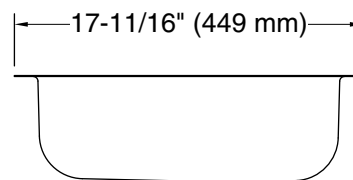

Technical Information

All product dimensions are nominal.

- Bowl configuration: Single
- Installation: Undermount
- Min. base cabinet width: 27" (686 mm)
- Bowl area (Only): Length: 21" (533 mm)
  Width: 15-1/4" (387 mm)
  Bowl depth: 5-1/2" (140 mm)
  Water depth: 5-1/2" (140 mm)
- Drain hole: 3-5/8" (92 mm)
- Template: Undermount, 1315840-7, required, included

Notes

Install this product according to the installation instructions.

ADA compliant when installed to the specific requirements of these regulations.