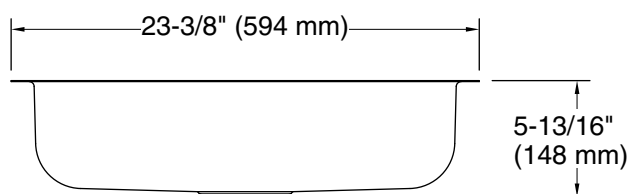

Technical Information

All product dimensions are nominal.

- Bowl configuration: Single
- Installation: Undermount
- Min. base cabinet width: 27" (686 mm)
- Bowl area (Only): Length: 21" (533 mm)
  Width: 15-1/4" (387 mm)
  Bowl depth: 5-1/2" (140 mm)
  Water depth: 5-1/2" (140 mm)
- Drain hole: 3-5/8" (92 mm)
- Template: Undermount, 1315840-7, required, included

Notes

Install this product according to the installation instructions.

ADA compliant when installed to the specific requirements of these regulations.