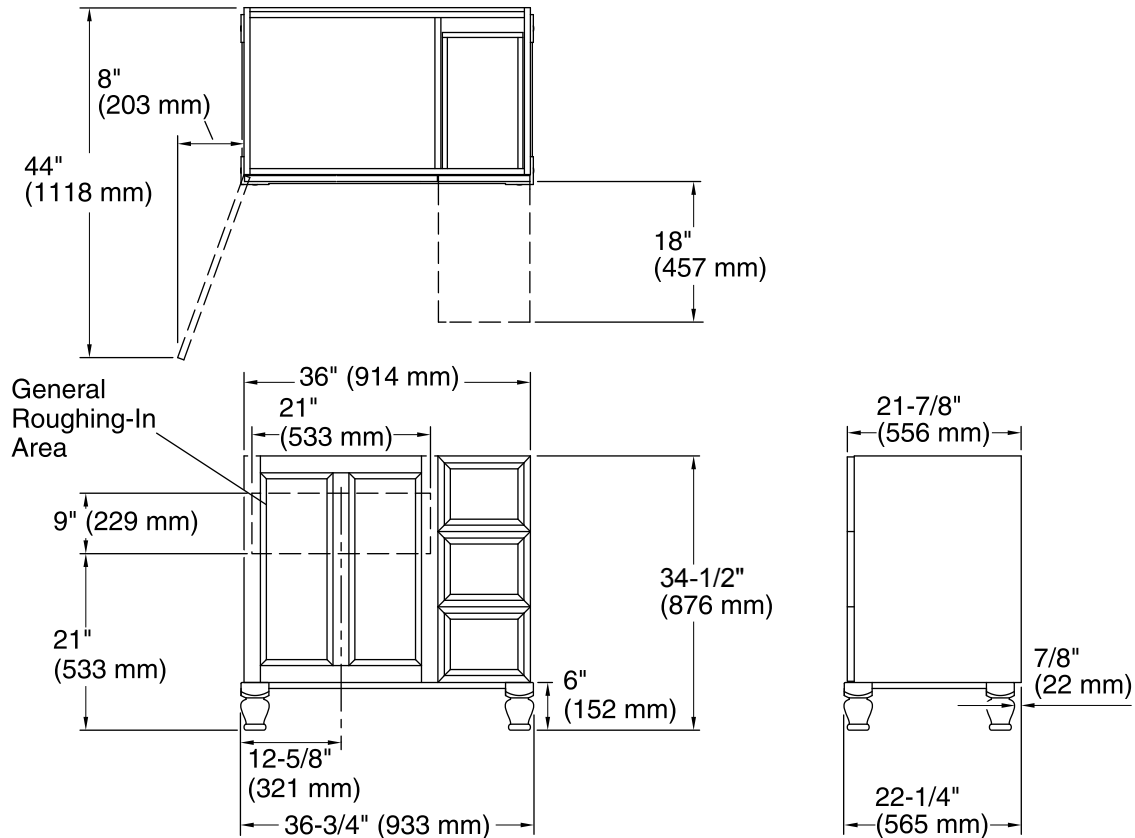

## Technical Information

All product dimensions are nominal.

Vanity type: Standard