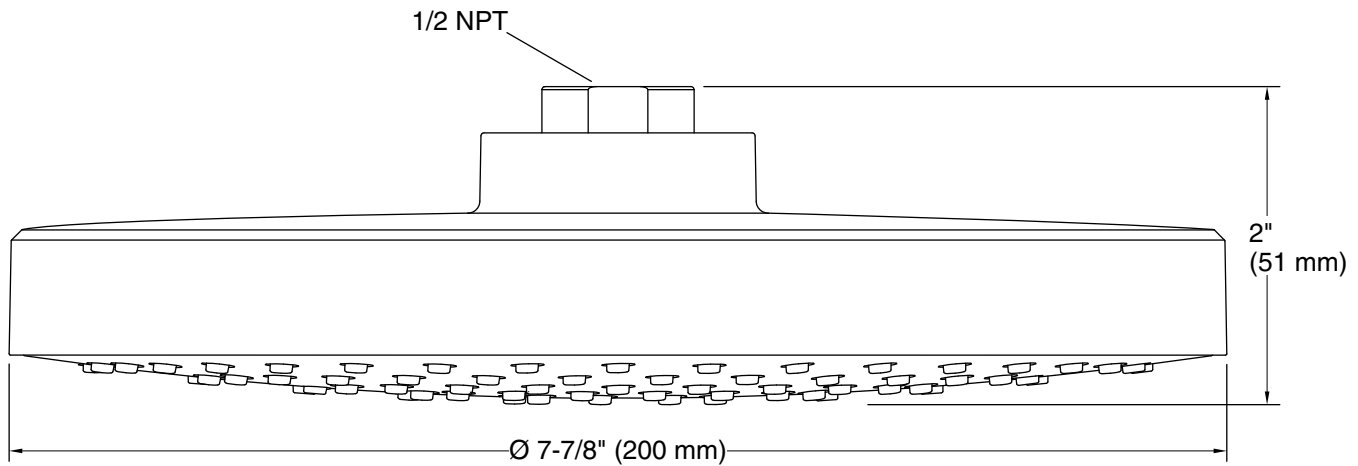

Technical Information

All product dimensions are nominal.

Showerhead/Body Spray:

Rated maximum flow: 2.5 gal/min (9.5 l/min)

Notes

Install this product according to the installation instructions.